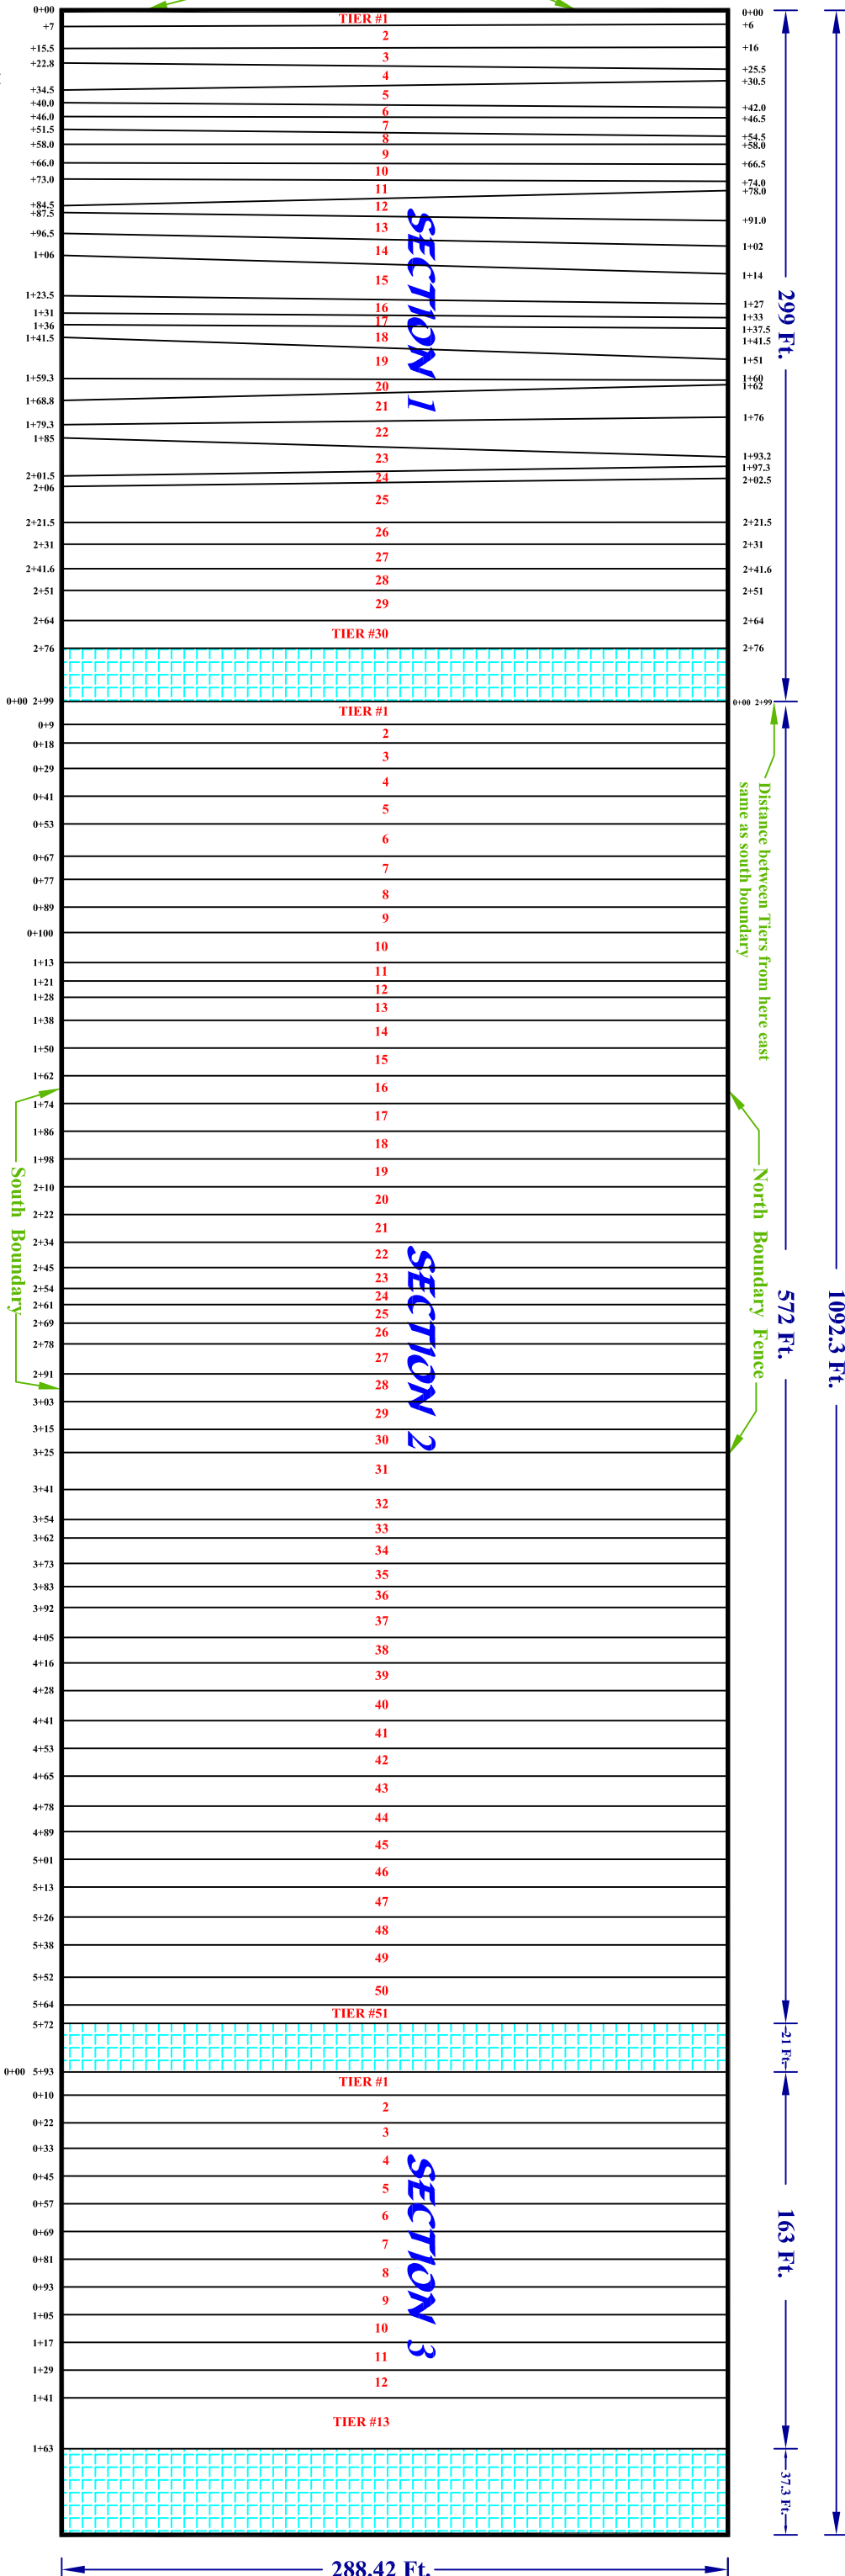

# NORTH STREET

West Boundary Fence

## NORTH STREET CEMETERY Auburn, New York

**Note:**  
The layout and dimensions found on this map were  
copied from a Cemetery Plot Plan prepared by the  
Auburn City Engineer in 1932

288.42 Ft.

299 Ft.

572 Ft.

163 Ft.

21 Ft.

37.3 Ft.

1092.3 Ft.