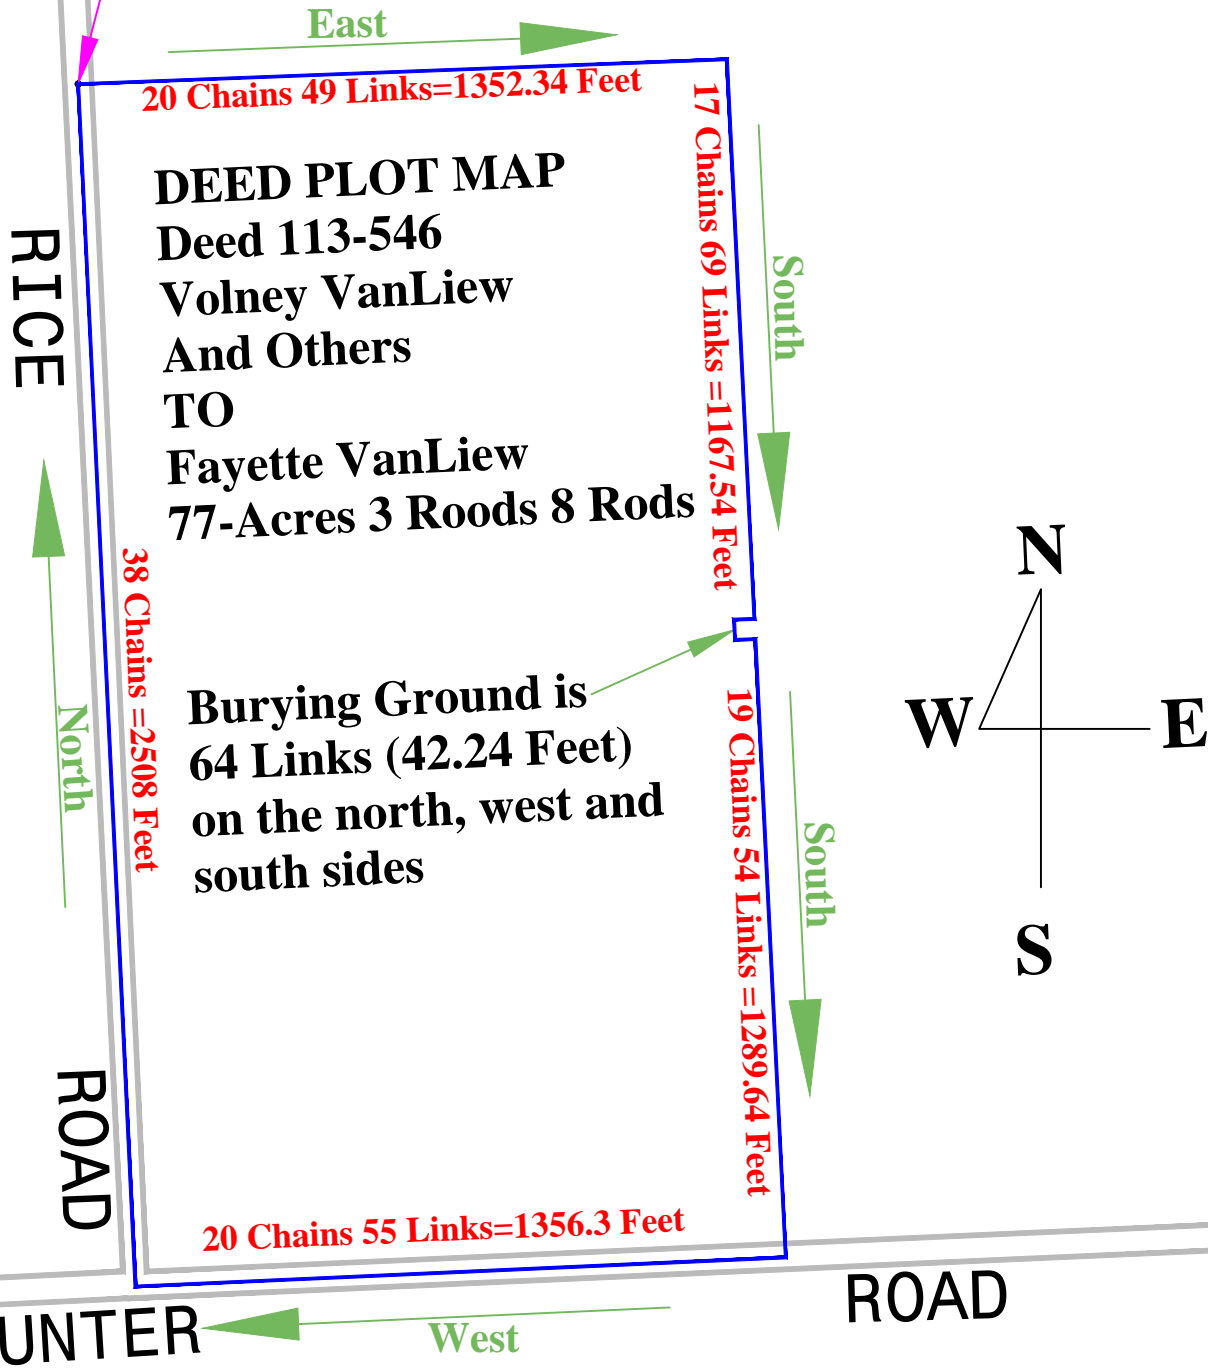

Town Of Scipio NY Part Of Lot #17

P.O.B. is the S.W. Corner
of Lands Formerly Owned
By Fayette VanLiew

Drafted By: Bernie Corcoran-
This rough Deed Plot Map is
intended for use as a genealogy
research tool only - April 2017