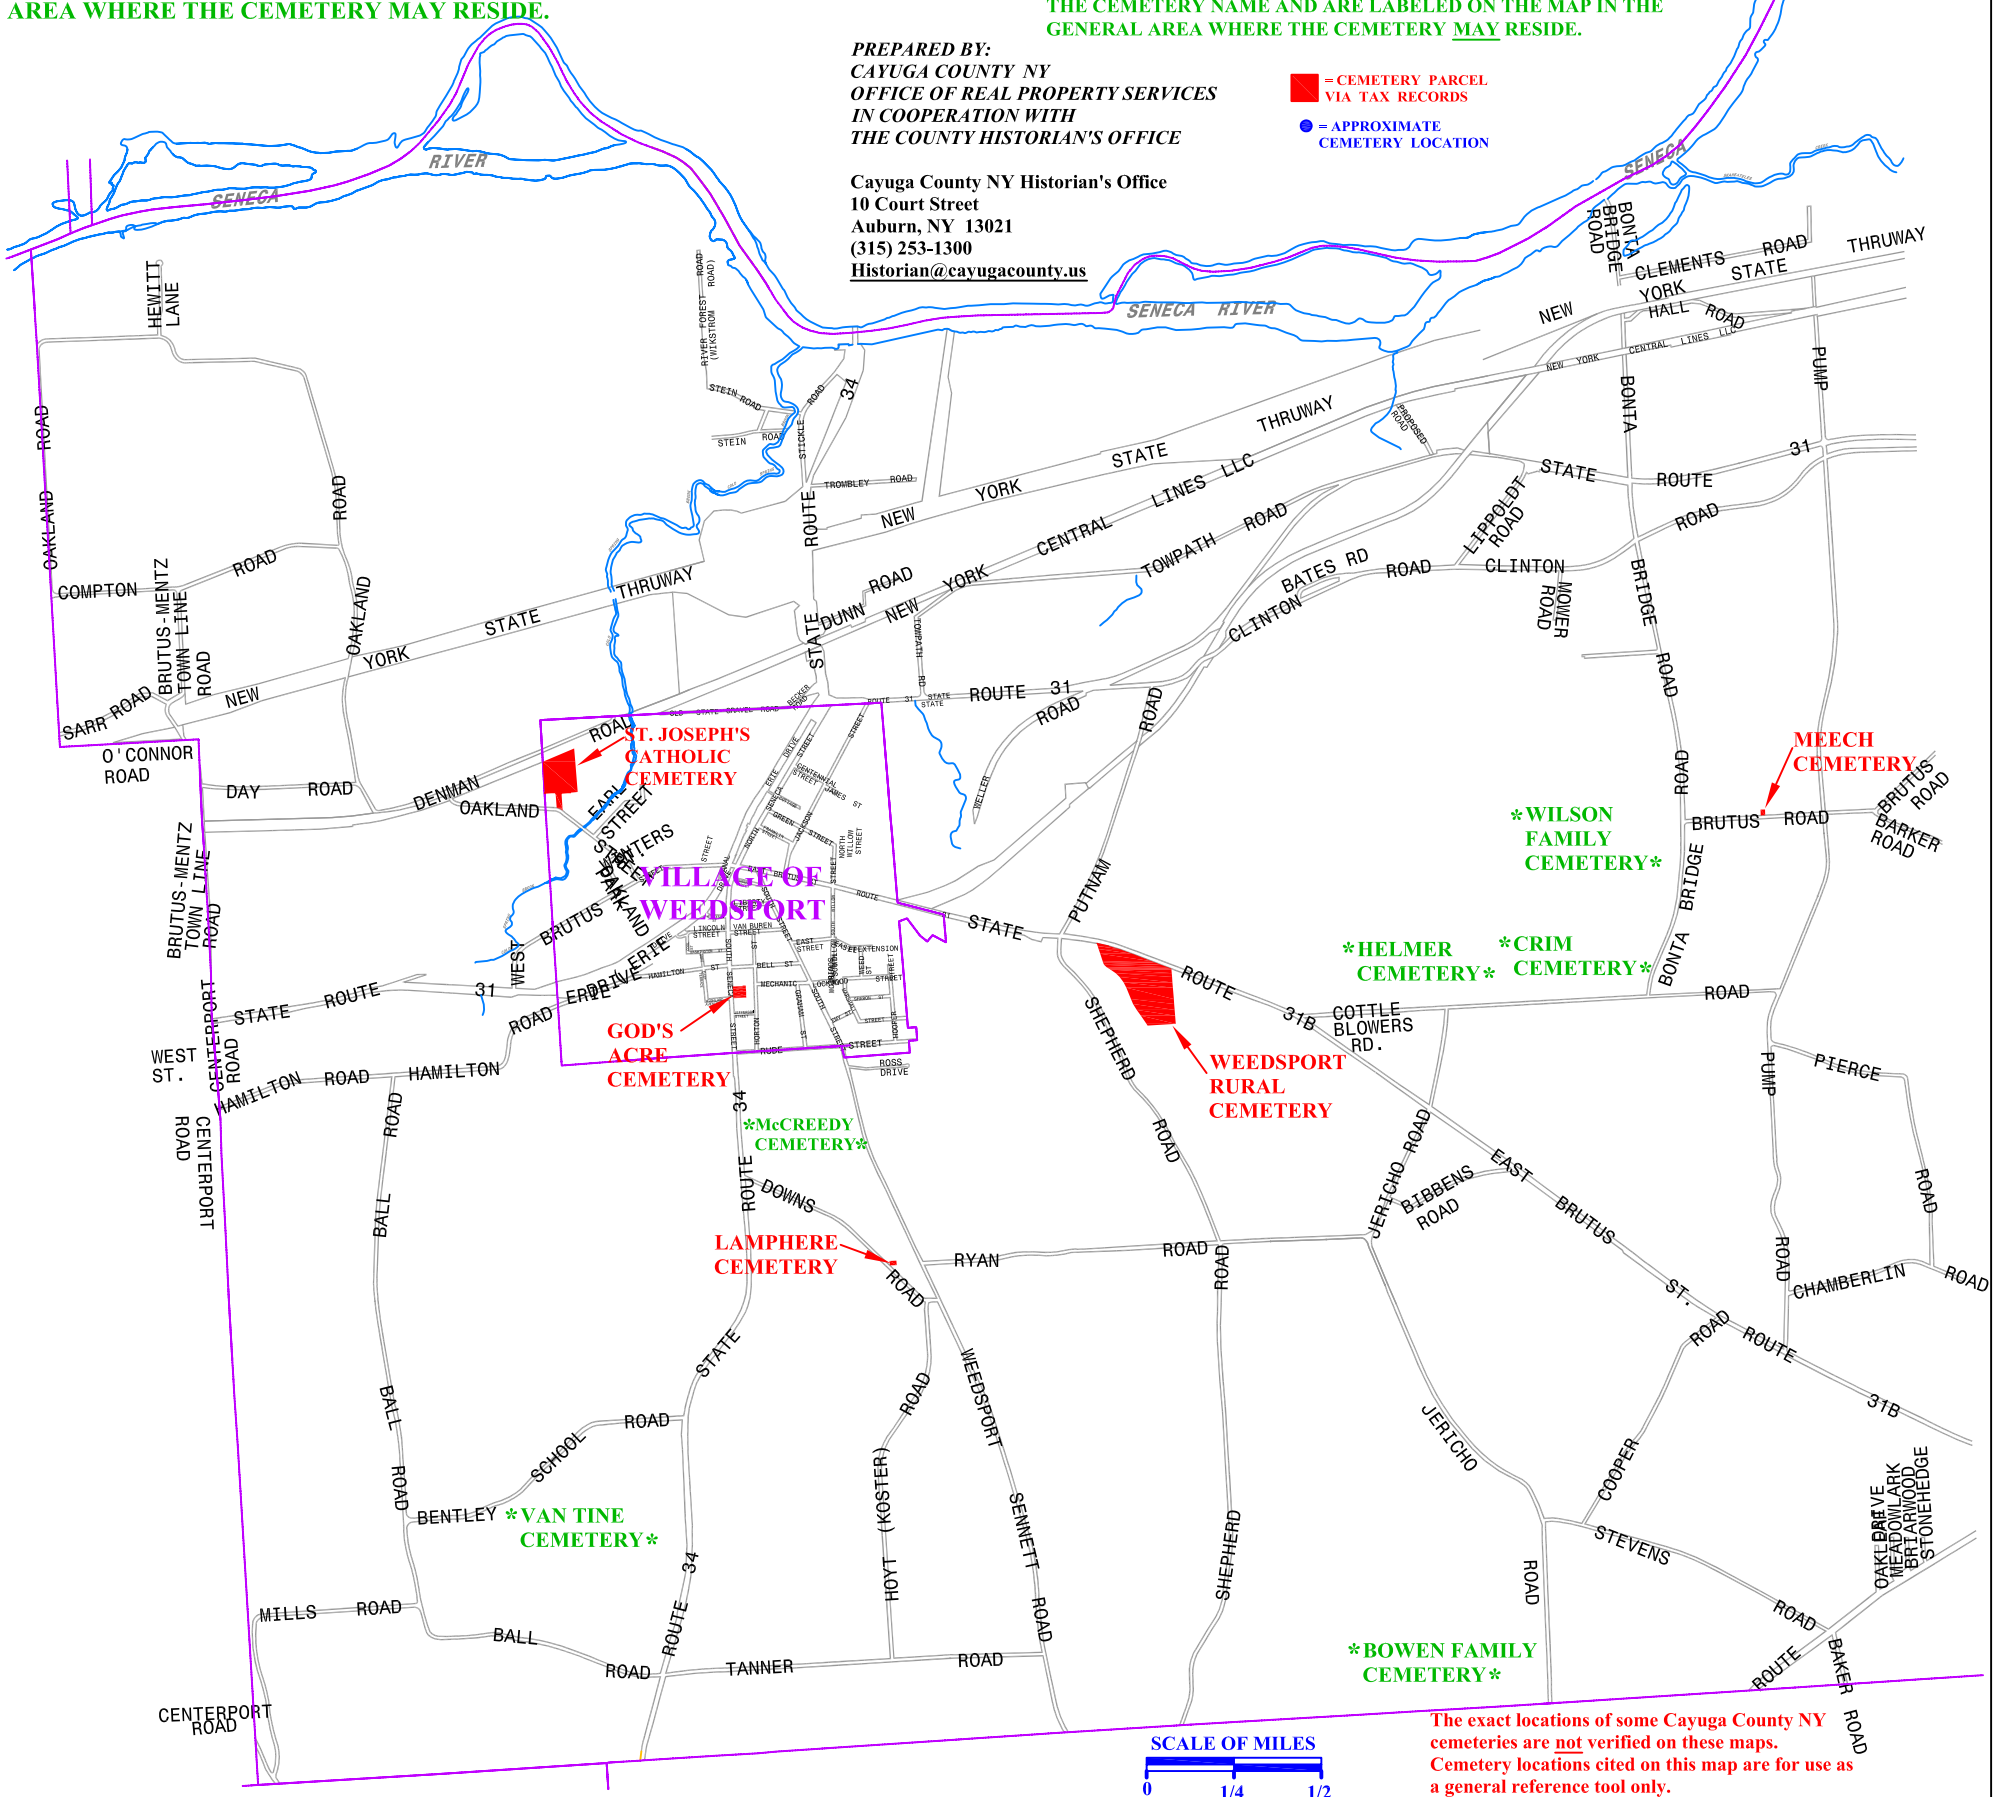

CEMETERY LOCATIONS IN THE TOWN OF BRUTUS, NY

WEEDSPORT RURAL CEMETERY	# 16	HELMER FAMILY CEMETERY	# 22
MEECH CEMETERY	# 17	WILSON FAMILY CEMETERY	# 23
ST. JOSEPH'S CEMETERY	# 18	GOD'S ACRE CEMETERY	# 24
BOWEN FAMILY CEMETERY	# 19	VAN TINE FAMILY CEMETERY	# 26
LAMPHERE CEMETERY	# 20	McCREEDY FAMILY BURIAL	# 27
CRIM FAMILY CEMETERY	# 21		

* NOTE: SOME CEMETERIES ON THIS MAP ARE ONLY CITED BY THE CEMETERY NAME AND ARE LABELED ON THE MAP IN THE GENERAL AREA WHERE THE CEMETERY MAY RESIDE.

* = EXACT CEMETERY LOCATION IS NOT SHOWN ON THIS MAP-NOTE: SOME CEMETERIES ON THIS MAP ARE ONLY CITED BY THE CEMETERY NAME AND ARE LABELED ON THE MAP IN THE GENERAL AREA WHERE THE CEMETERY MAY RESIDE.

■ = CEMETERY PARCEL VIA TAX RECORDS
● = APPROXIMATE CEMETERY LOCATION

The exact locations of some Cayuga County NY cemeteries are not verified on these maps. Cemetery locations cited on this map are for use as a general reference tool only.