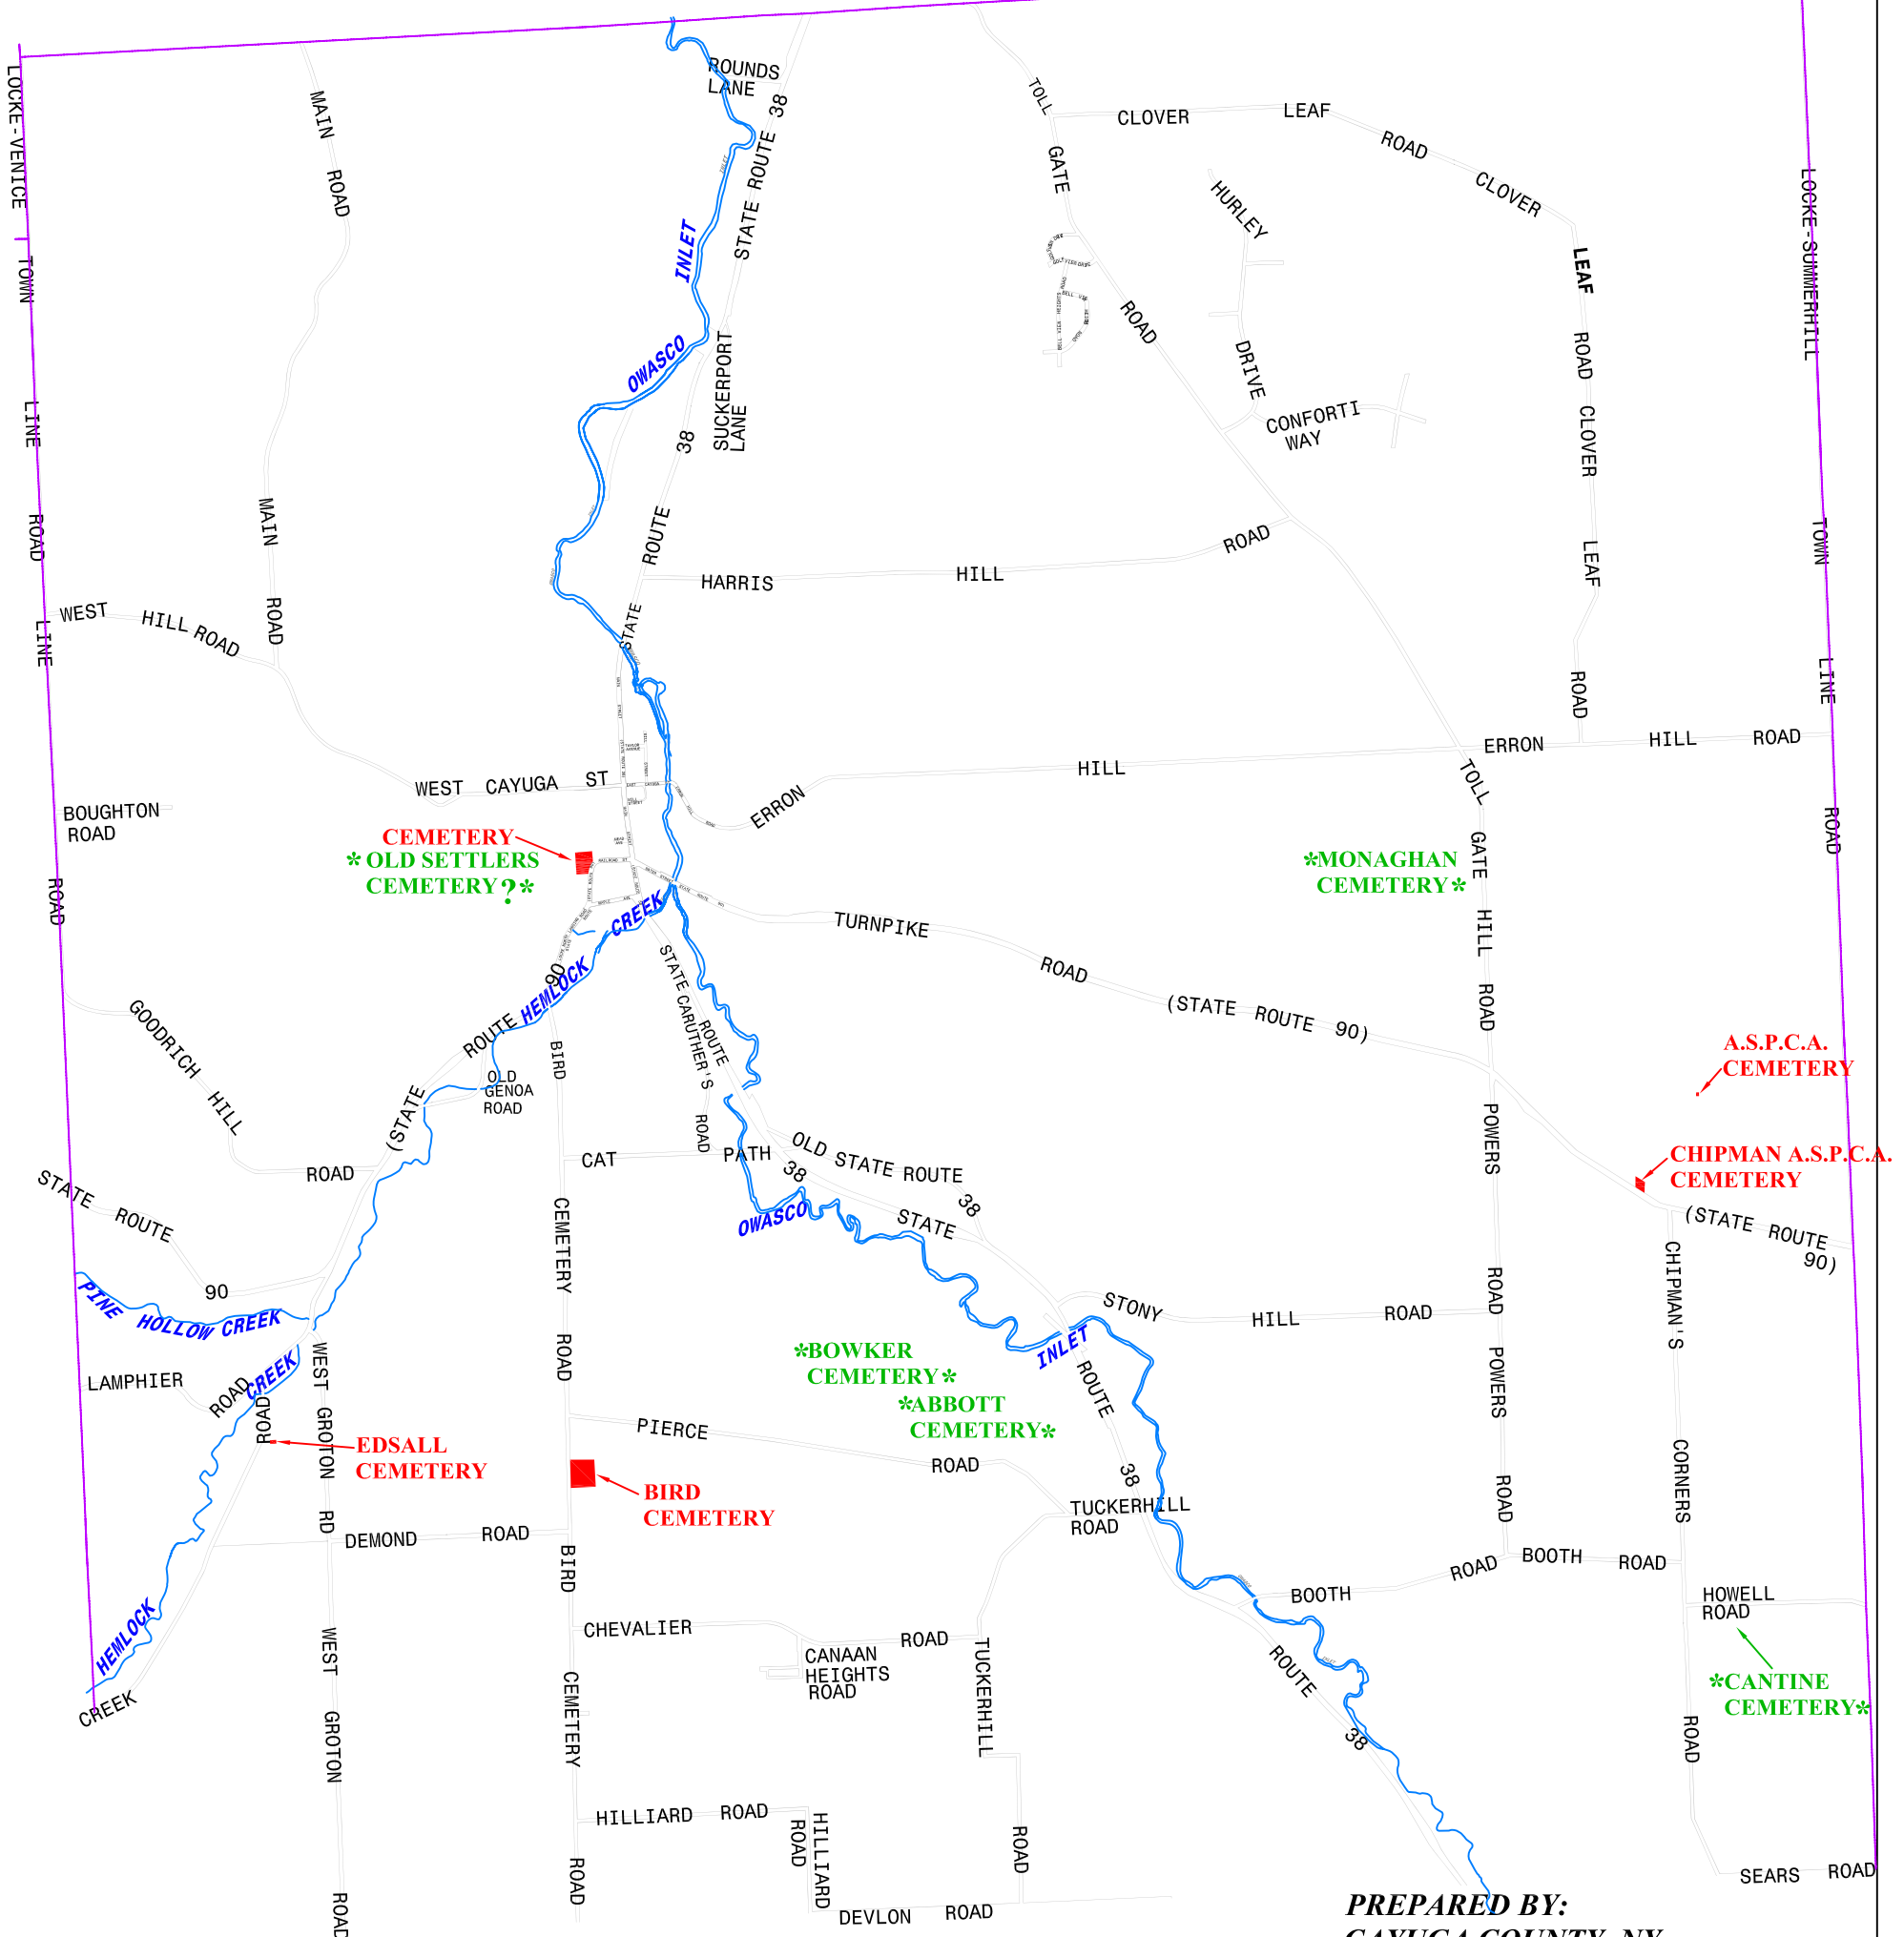

CEMETERY LOCATIONS IN THE TOWN OF LOCKE, NY

CHIPMAN A.S.P.C.A CEMETERY	A.S.P.C.A ANIMAL CEMETERY
EDSALL CEMETERY # 105	OLD-SETTLERS LOCKE VILLAGE CEMETERY # 109
BIRD CEMETERY # 106	CANTINE CEMETERY # 110
ABBOTT FARM FAMILY CEMETERY # 107	BOWKER FAMILY CEMETERY # 110C
MONAGHAN CEMETERY # 108	

* NOTE: SOME CEMETERIES ON THIS MAP ARE ONLY CITED BY THE CEMETERY NAME AND ARE LABELED ON THE MAP IN THE GENERAL AREA WHERE THE CEMETERY MAY RESIDE.

■ = CEMETERY PARCEL VIA TAX RECORDS

* = EXACT CEMETERY LOCATION IS NOT SHOWN ON THIS MAP- NOTE: SOME CEMETERIES ON THIS MAP ARE ONLY CITED BY THE CEMETERY NAME AND ARE LABELED ON THE MAP IN THE GENERAL AREA WHERE THE CEMETERY MAY RESIDE.

The exact locations of some Cayuga County NY cemeteries are not verified on these maps. Cemetery locations cited on this map are for use as a general reference tool only.

PREPARED BY:
CAYUGA COUNTY NY
OFFICE OF
REAL PROPERTY SERVICES
IN COOPERATION WITH
THE COUNTY HISTORIAN'S OFFICE