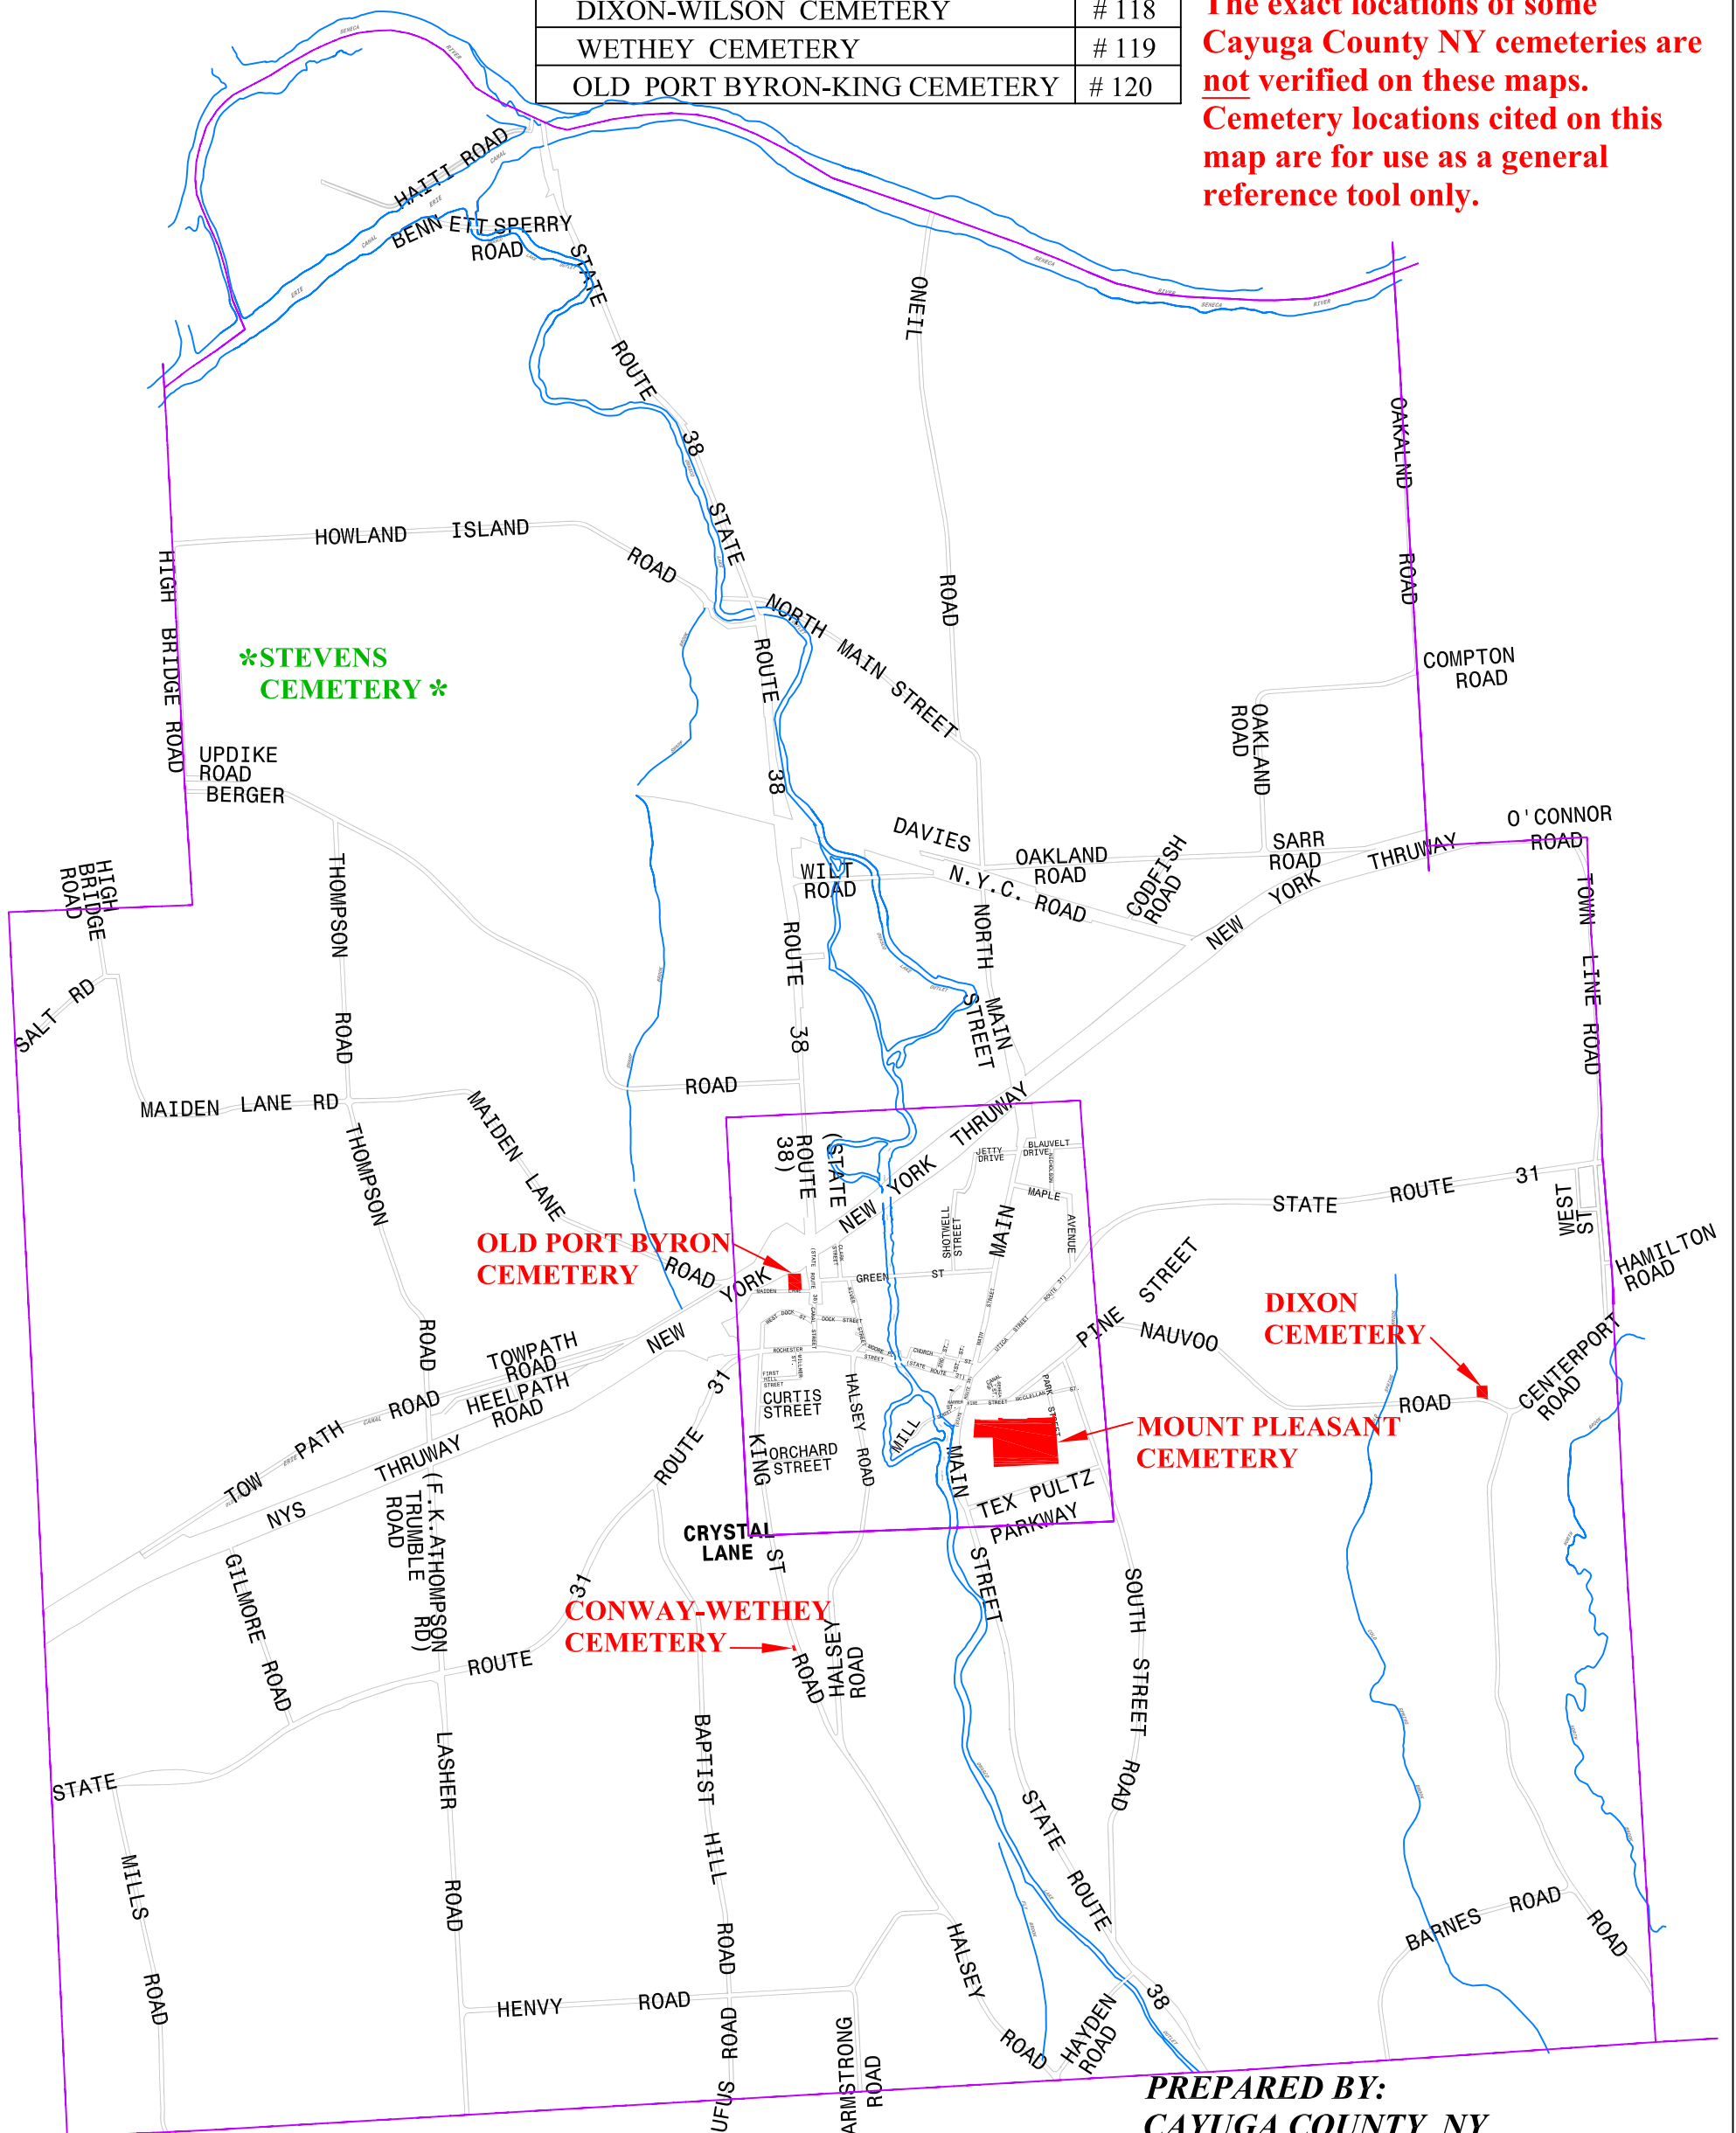

CEMETERY LOCATIONS IN THE TOWN OF MENTZ, NY

STEVENS FAMILY CEMETERY	# 115
MT. PLEASANT-PINE ST. CEMETERY	# 117
DIXON-WILSON CEMETERY	# 118
WETHEY CEMETERY	# 119
OLD PORT BYRON-KING CEMETERY	# 120

The exact locations of some Cayuga County NY cemeteries are not verified on these maps. Cemetery locations cited on this map are for use as a general reference tool only.

* NOTE: SOME CEMETERIES ON THIS MAP ARE ONLY CITED BY THE CEMETERY NAME AND ARE LABELED ON THE MAP IN THE GENERAL AREA WHERE THE CEMETERY MAY RESIDE.

■ = CEMETERY PARCEL VIA TAX RECORDS

*= EXACT CEMETERY LOCATION IS NOT SHOWN ON THIS MAP- NOTE: SOME CEMETERIES ON THIS MAP ARE ONLY CITED BY THE CEMETERY NAME AND ARE LABELED ON THE MAP IN THE GENERAL AREA WHERE THE CEMETERY MAY RESIDE.