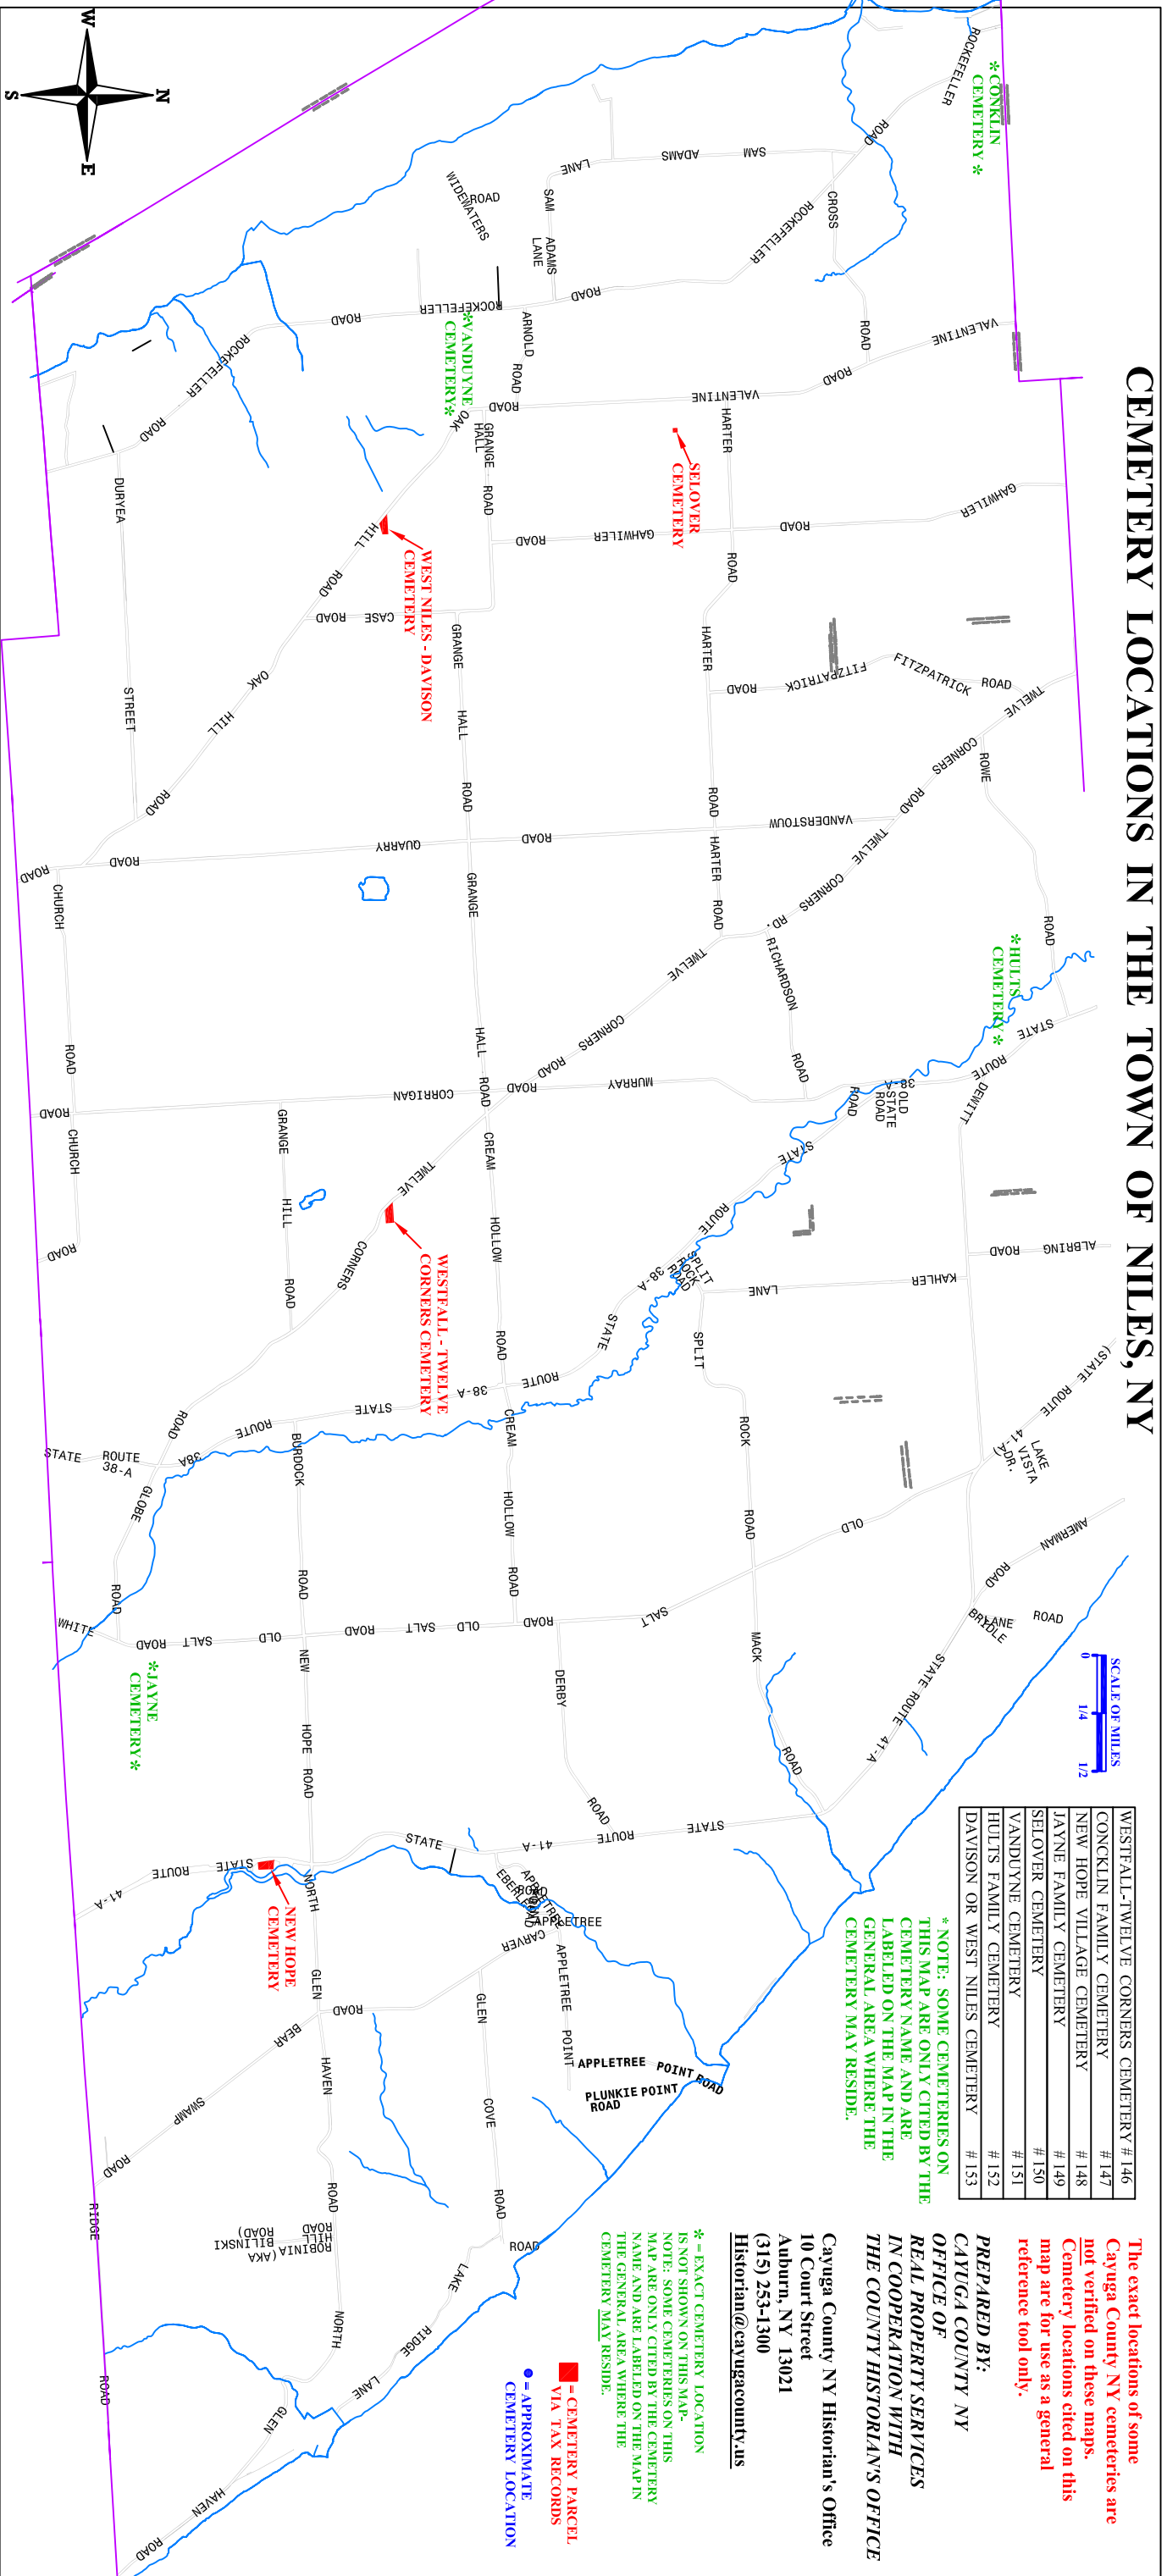

CEMETERY LOCATIONS IN THE TOWN OF NILES, NY

WESTFALL-TWELVE CORNERS CEMETERY	# 146
CONCKLIN FAMILY CEMETERY	# 147
NEW HOPE VILLAGE CEMETERY	# 148
JAYNE FAMILY CEMETERY	# 149
SELOVER CEMETERY	# 150
VANDUYNE CEMETERY	# 151
HULTS FAMILY CEMETERY	# 152
DAVISON OR WEST NILES CEMETERY	# 153

* NOTE: SOME CEMETERIES ON THIS MAP ARE ONLY CITED BY THE CEMETERY NAME AND ARE LABELED ON THE MAP IN THE GENERAL AREA WHERE THE CEMETERY MAY RESIDE.

The exact locations of some Cayuga County NY cemeteries are not verified on these maps. Cemetery locations cited on this map are for use as a general reference tool only.

* - EXACT CEMETERY LOCATION IS NOT SHOWN ON THIS MAP. NOTE: SOME CEMETERIES ON THIS MAP ARE ONLY CITED BY THE CEMETERY NAME AND ARE LABELED ON THE MAP IN THE GENERAL AREA WHERE THE CEMETERY MAY RESIDE.

■ = CEMETERY PARCEL VIA TAX RECORDS

● = APPROXIMATE CEMETERY LOCATION