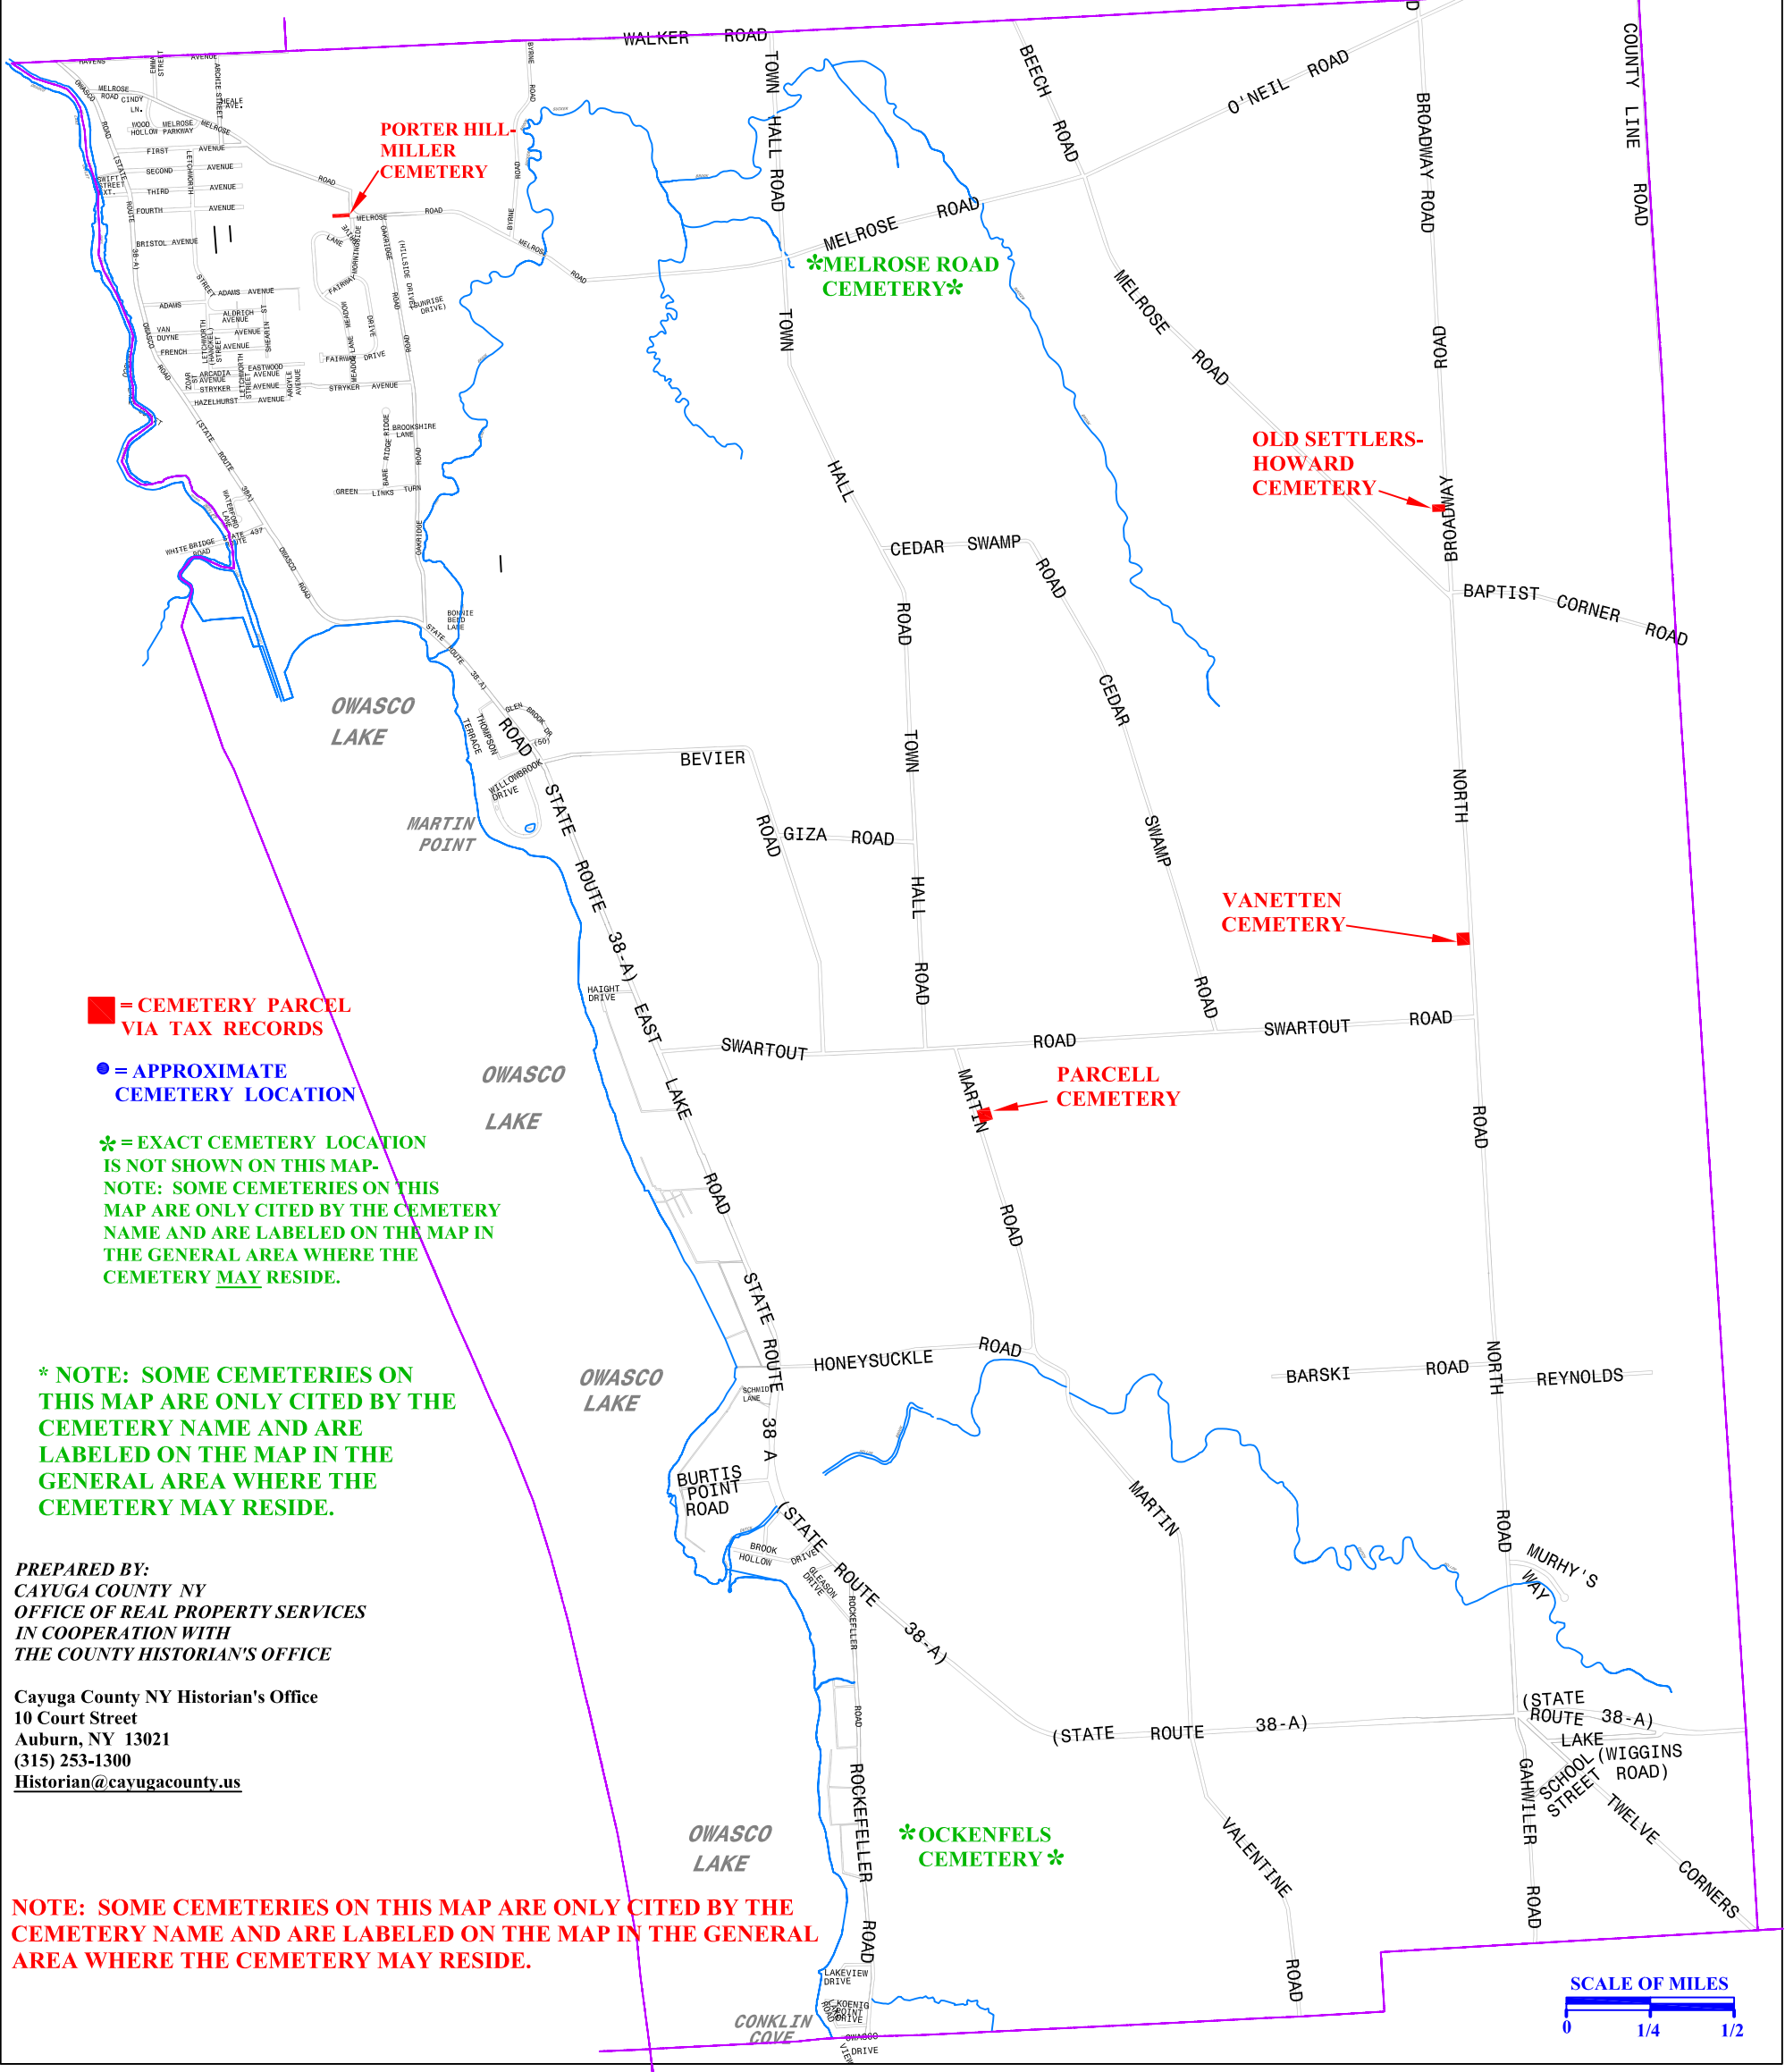

CEMETERY LOCATIONS IN THE TOWN OF OWASCO, NY

PARSELL CEMETERY # 156	OLD SETTLERS or HOWARD FARM CEMETERY # 159
MELROSE ROAD / PORTER FARM CEMETERY # 157	MELROSE ROAD ABANDONED CEMETERY # 160
VAN ETTEN CEMETERY # 158	OCKENFELS SINGLE BURIAL CEMETERY # 161

NOTE: SOME CEMETERIES ON THIS MAP ARE ONLY CITED BY THE CEMETERY NAME AND ARE LABELED ON THE MAP IN THE GENERAL AREA WHERE THE CEMETERY MAY RESIDE.