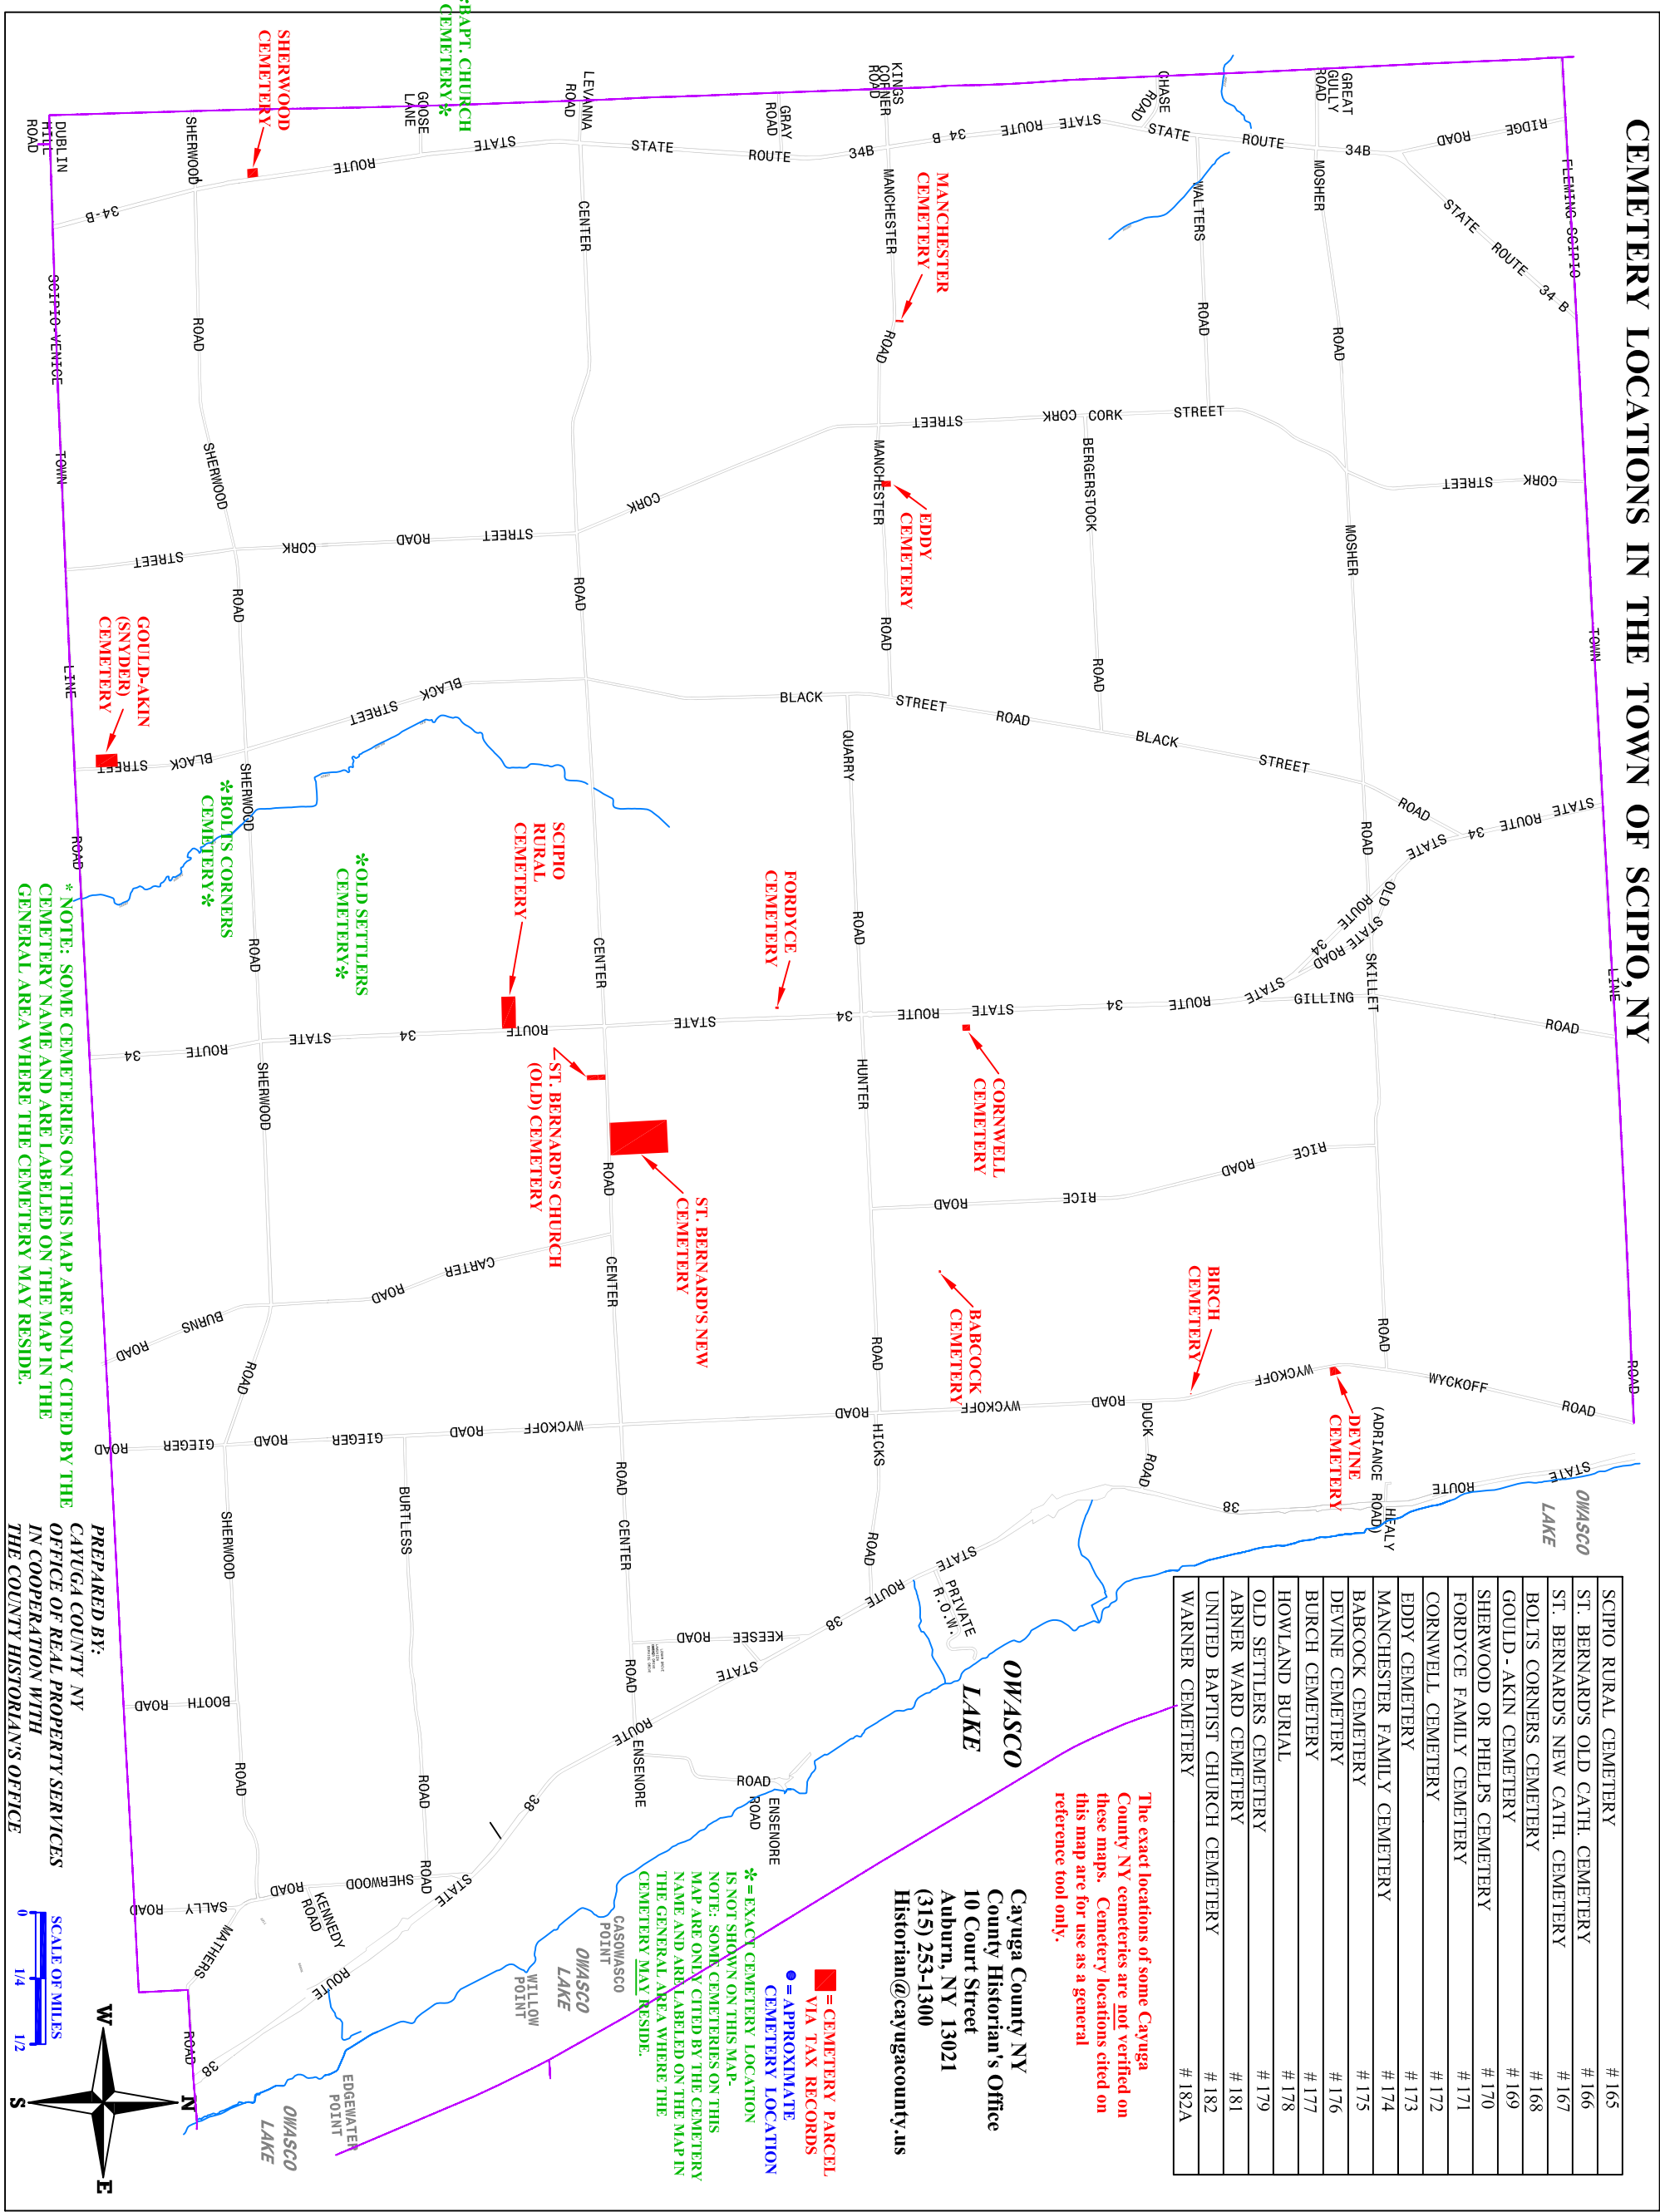

CEMETERY LOCATIONS IN THE TOWN OF SCIPIO, NY

SCIPIO RURAL CEMETERY	# 165
ST. BERNARD'S OLD CATH. CEMETERY	# 166
ST. BERNARD'S NEW CATH. CEMETERY	# 167
BOLTS CORNERS CEMETERY	# 168
GOULD - AKIN CEMETERY	# 169
SHERWOOD OR PHELPS CEMETERY	# 170
FORDYCE FAMILY CEMETERY	# 171
CORNWELL CEMETERY	# 172
EDDY CEMETERY	# 173
MANCHESTER FAMILY CEMETERY	# 174
BABCOCK CEMETERY	# 175
DEVINE CEMETERY	# 176
BURCH CEMETERY	# 177
HOWLAND BURIAL	# 178
OLD SETTLERS CEMETERY	# 179
ABNER WARD CEMETERY	# 181
UNITED BAPTIST CHURCH CEMETERY	# 182
WARNER CEMETERY	# 182A

The exact locations of some Cayuga County NY cemeteries are not verified on these maps. Cemetery locations cited on this map are for use as a general reference tool only.

Cayuga County NY
 County Historian's Office
 10 Court Street
 Auburn, NY 13021
 (315) 253-1300
 Historian@cayugacounty.us

■ = CEMETERY PARCEL VIA TAX RECORDS

● = APPROXIMATE CEMETERY LOCATION

* = EXACT CEMETERY LOCATION IS NOT SHOWN ON THIS MAP. NOTE: SOME CEMETERIES ON THIS MAP ARE ONLY CITED BY THE CEMETERY NAME AND ARE LABELED ON THE MAP IN THE GENERAL AREA WHERE THE CEMETERY MAY RESIDE.

* NOTE: SOME CEMETERIES ON THIS MAP ARE ONLY CITED BY THE CEMETERY NAME AND ARE LABELED ON THE MAP IN THE GENERAL AREA WHERE THE CEMETERY MAY RESIDE.

PREPARED BY:
 CAYUGA COUNTY NY
 OFFICE OF REAL PROPERTY SERVICES
 IN COOPERATION WITH
 THE COUNTY HISTORIAN'S OFFICE