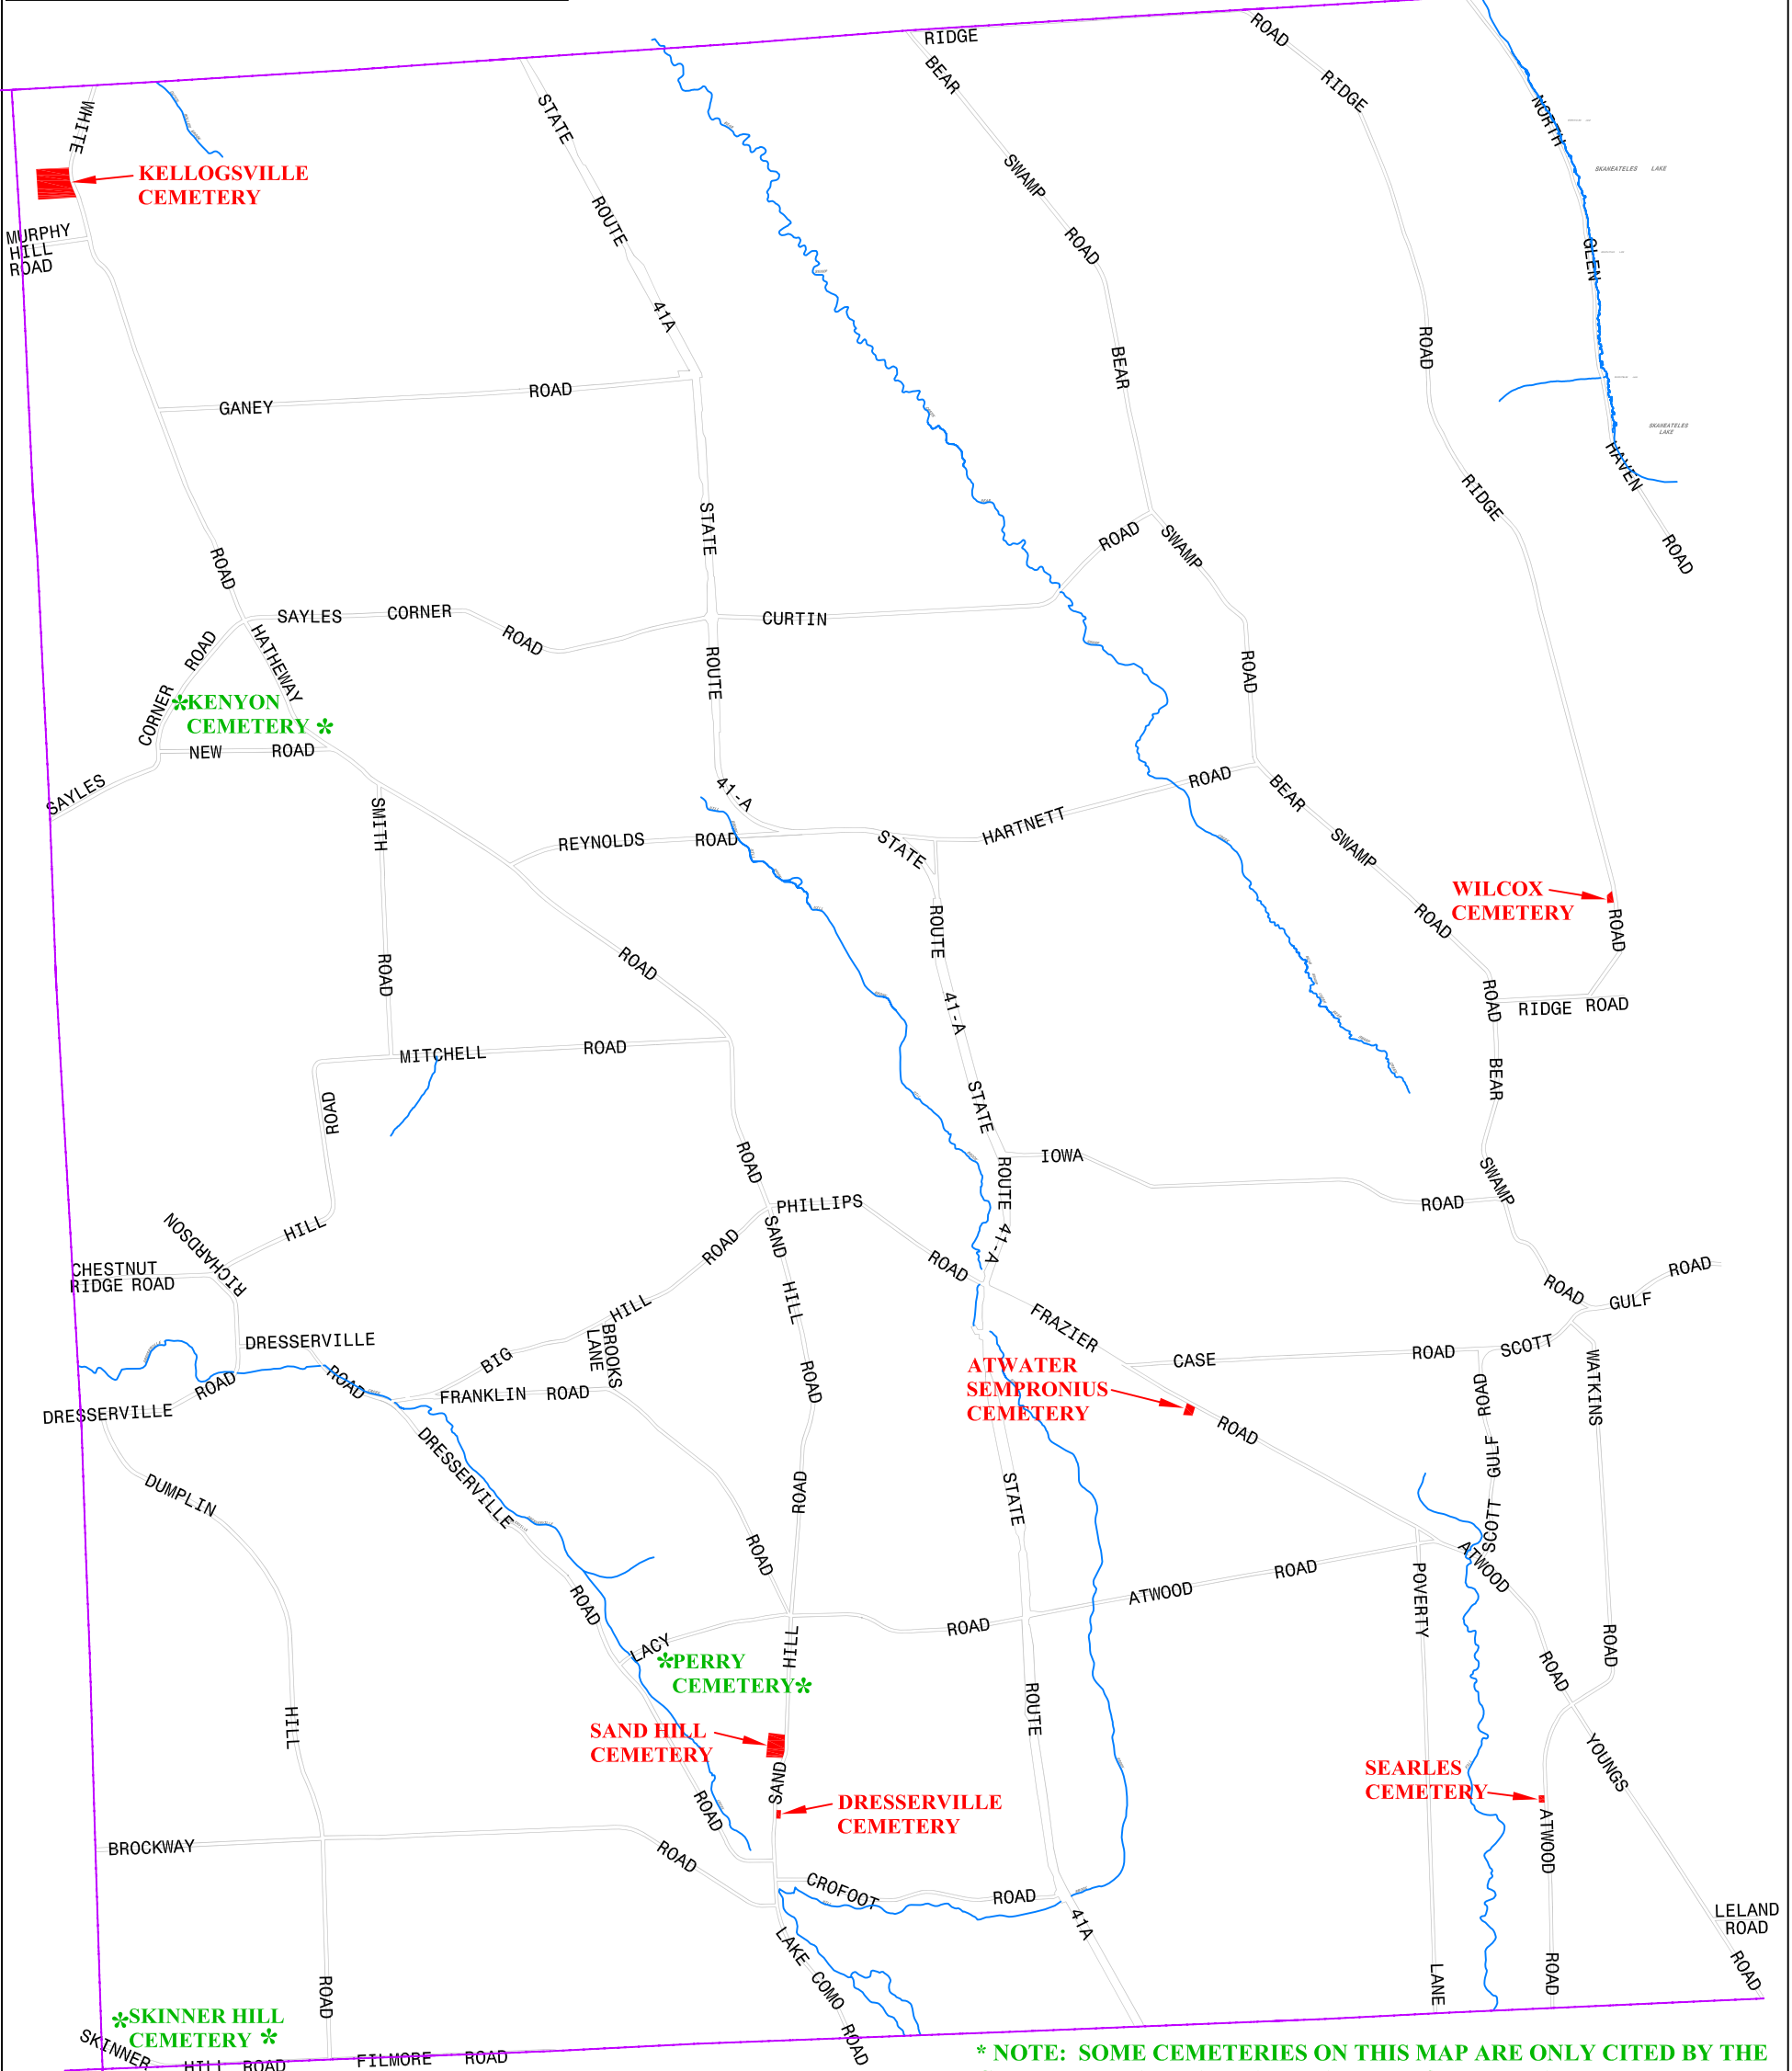

CEMETERY LOCATIONS IN THE TOWN OF SEMPRONIUS, NY

SAND HILL CEMETERY	# 185	PERRY FAMILY CEMETERY	# 190
ATWATER OR SEMPRONIUS CEMETERY	# 186	OLD DRESSERVILLE CEMETERY	# 192
SEARLES OR CLEVELAND CEMETERY	# 187	SKINNER HILL CEMETERY	# 193
WILCOX CEMETERY	# 188	KENYON BURIAL	# 194
KELLOGSVILLE CEMETERY	# 189		

*** NOTE: SOME CEMETERIES ON THIS MAP ARE ONLY CITED BY THE CEMETERY NAME AND ARE LABELED ON THE MAP IN THE GENERAL AREA WHERE THE CEMETERY MAY RESIDE.**

■ = CEMETERY PARCEL VIA TAX RECORDS
● = APPROXIMATE CEMETERY LOCATION

*** = EXACT CEMETERY LOCATION IS NOT SHOWN ON THIS MAP- NOTE: SOME CEMETERIES ON THIS MAP ARE ONLY CITED BY THE CEMETERY NAME AND ARE LABELED ON THE MAP IN THE GENERAL AREA WHERE THE CEMETERY MAY RESIDE.**

The exact locations of some Cayuga County NY cemeteries are not verified on these maps. Cemetery locations cited on this map are for use as a general reference tool only.