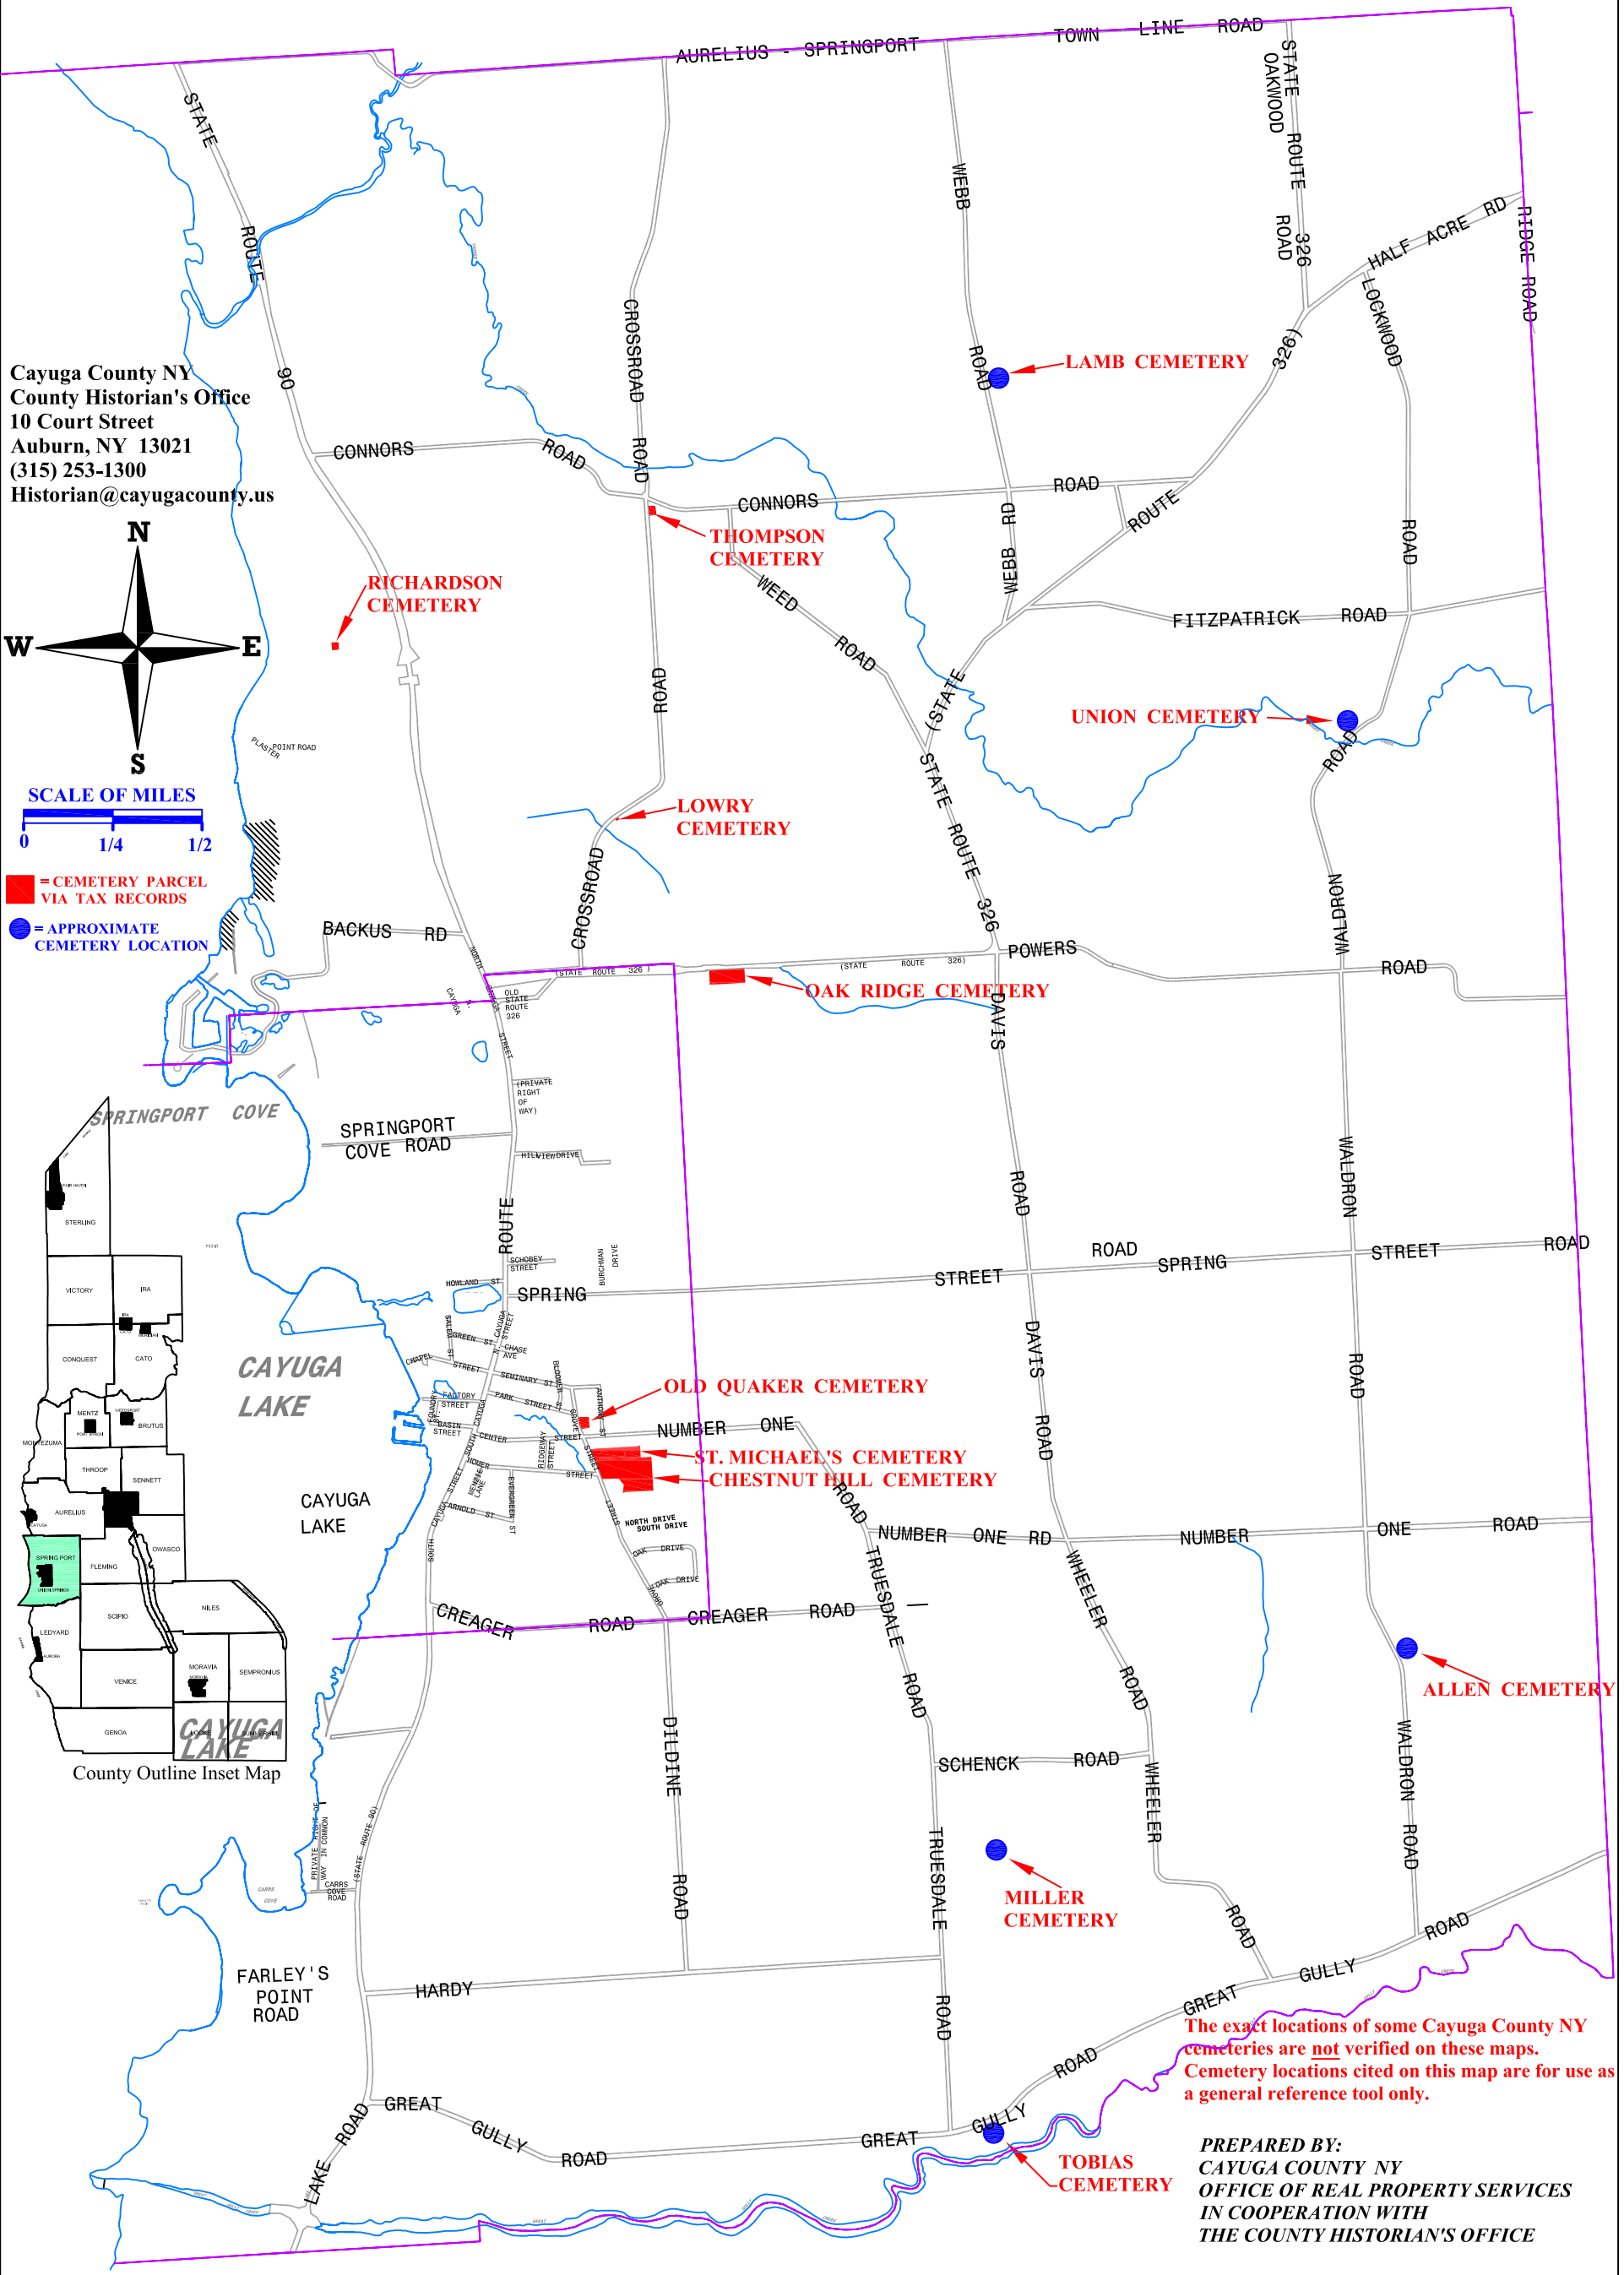

CEMETERY LOCATIONS IN THE TOWN OF SPRINGPORT, NY

LAMB FAMILY CEMETERY	# 205	TOBIAS GREAT GULLY CEMETERY	# 211
CHESTNUT HILL CEMETERY	# 206	ALLEN FAMILY CEMETERY	# 212
OLD QUAKER CEMETERY AT UNION SPRINGS	# 207	CROSSROADS CEMETERY	# 213
OAK RIDGE CEMETERY	# 208	MILLER FAMILY-SCHENCK CEMETERY	# 213A
UNION OR MYERS CEMETERY	# 209	LOWRY CEMETERY	# 213B
RICHARDSON CEMETERY	# 210	CHAMBERLAIN FAMILY CEMETERY	# 213C
		ST. MICHAEL'S CATHOLIC CEMETERY	# 214

Cayuga County NY
 County Historian's Office
 10 Court Street
 Auburn, NY 13021
 (315) 253-1300
 Historian@cayugacounty.us

■ = CEMETERY PARCEL VIA TAX RECORDS
 ● = APPROXIMATE CEMETERY LOCATION

The exact locations of some Cayuga County NY cemeteries are not verified on these maps. Cemetery locations cited on this map are for use as a general reference tool only.