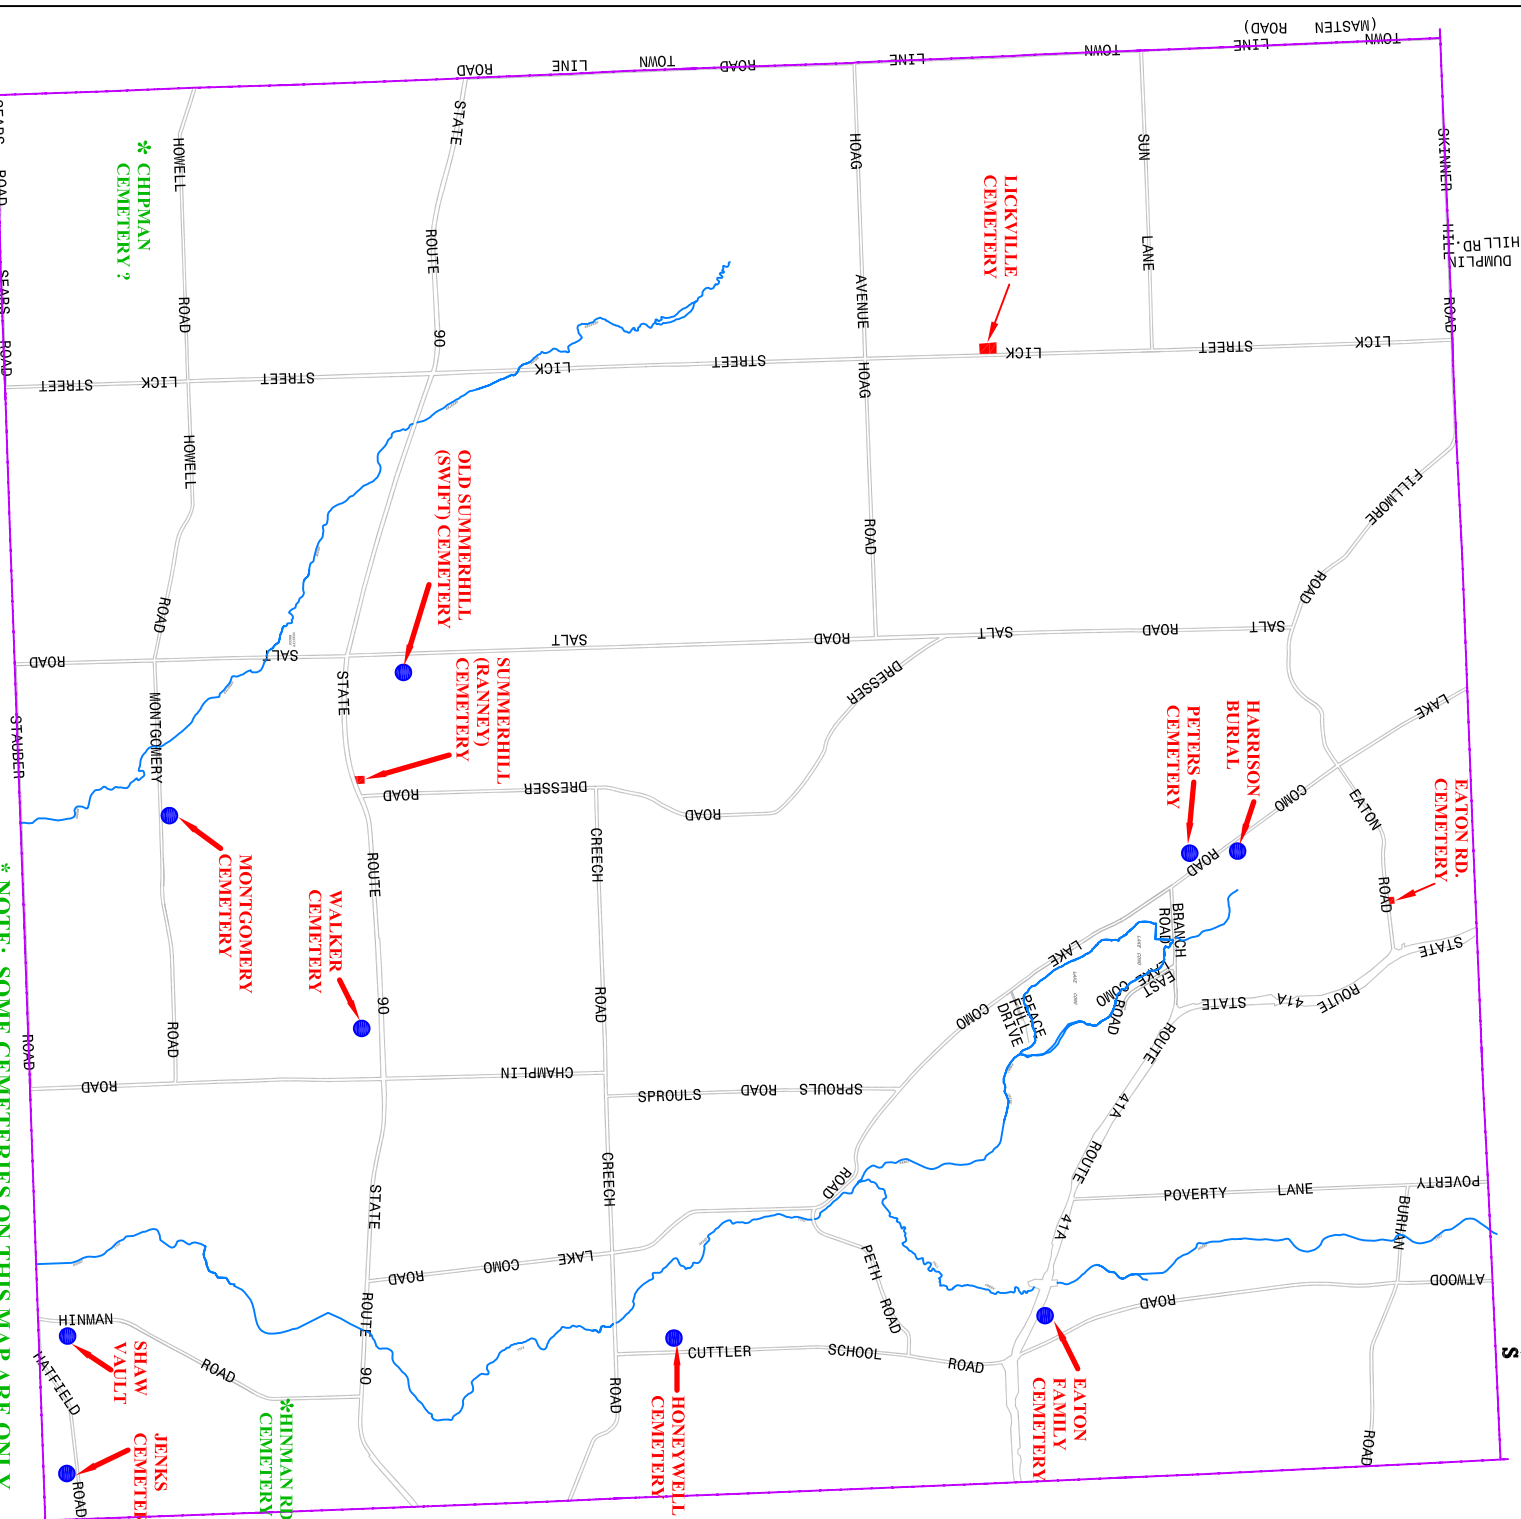

## CEMETERY LOCATIONS IN THE TOWN OF SUMMERHILL, NY

HATHAWAY CEMETERY	# 227	SHAW VAULT	# 233
WALKER CEMETERY	# 228	OLD SUMMERHILL (SWIFT) CEMETERY ON SALT RD	# 233A
LICKVILLE CEMETERY	# 229	CHIPMAN CEMETERY	# 233B
EATON FAMILY CEMETERY	# 230	PETERS CEMETERY	# 233C
EATON ROAD CEMETERY	# 231	HARRISON BURIAL	# 233D
SUMMERHILL (RANNEY) CEMETERY	# 232	JENKS CEMETERY	# 233E

SCALE OF MILES  
0 1/4 1/2

■ = CEMETERY PARCEL VIA TAX RECORDS  
● = APPROXIMATE CEMETERY LOCATION

\* = EXACT CEMETERY LOCATION IS NOT SHOWN ON THIS MAP. NOTE: SOME CEMETERIES ON THIS MAP ARE ONLY CITED BY THE CEMETERY NAME AND ARE LABELED ON THE GENERAL AREA WHERE THE CEMETERY MAY RESIDE.

\* NOTE: SOME CEMETERIES ON THIS MAP ARE ONLY CITED BY THE CEMETERY NAME AND ARE LABELED ON THE MAP IN THE GENERAL AREA WHERE THE CEMETERY MAY RESIDE.

The exact locations of some Cayuga County NY cemeteries are not verified on these maps. Cemetery locations cited on this map are for use as a general reference tool only.

**PREPARED BY:**  
**CAYUGA COUNTY NY**  
**OFFICE OF REAL PROPERTY**  
**SERVICES**  
**IN COOPERATION WITH**  
**THE COUNTY HISTORIAN'S**  
**OFFICE**

Cayuga County NY Inset Location Map  
Cayuga County NY Historian's Office  
10 Court Street  
Auburn, NY 13021  
(315) 253-1300 [Historian@cayugacounty.us](mailto:Historian@cayugacounty.us)