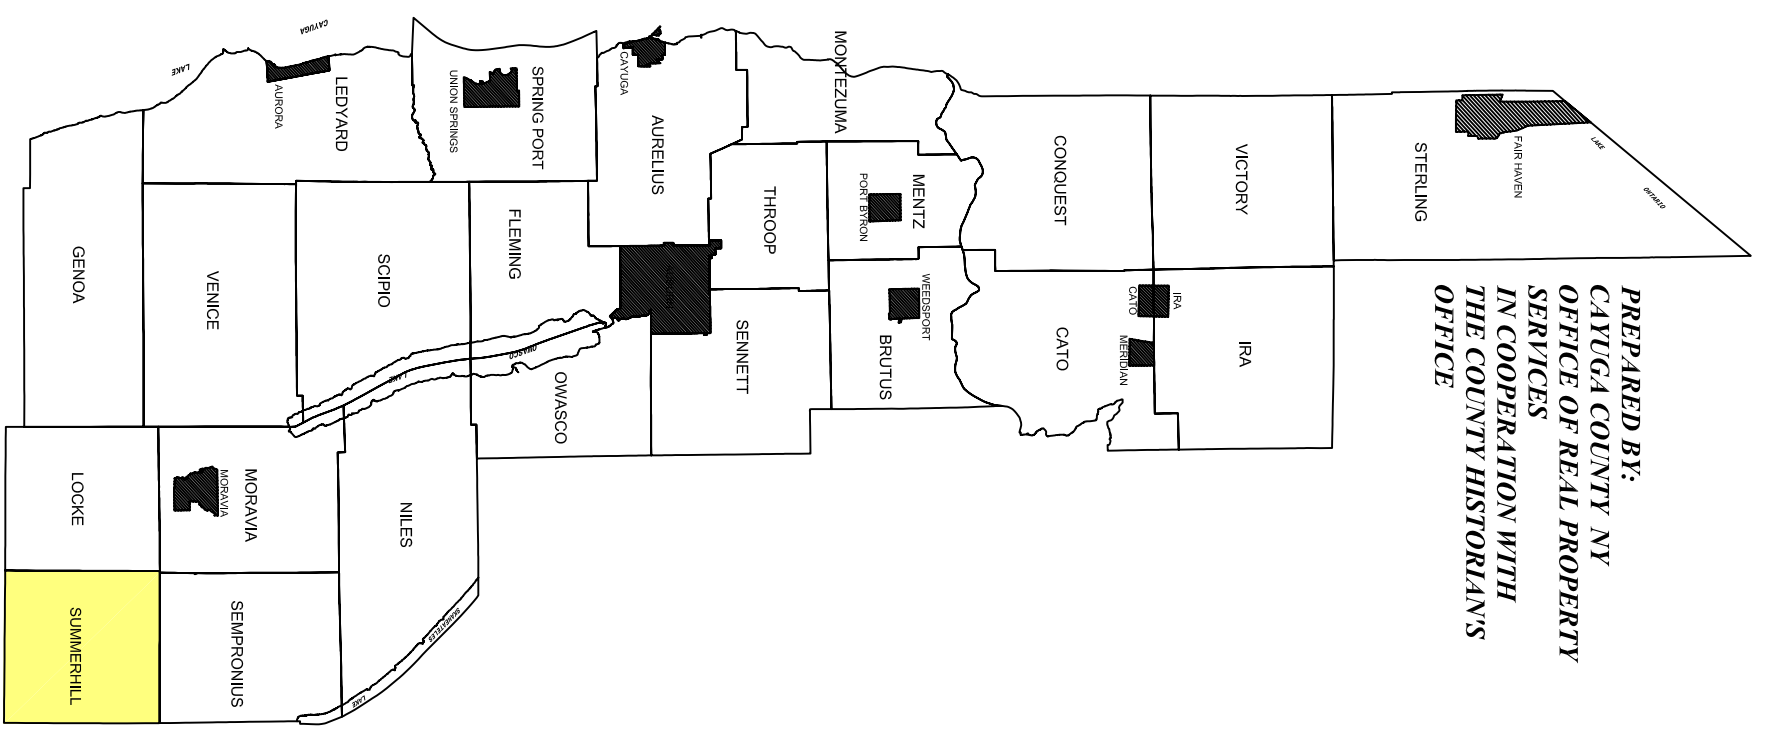

Cayuga County NY Inset Location Map
Cayuga County NY Historian's Office
10 Court Street
Auburn, NY 13021
(315) 253-1300 Historian@cayugacounty.us