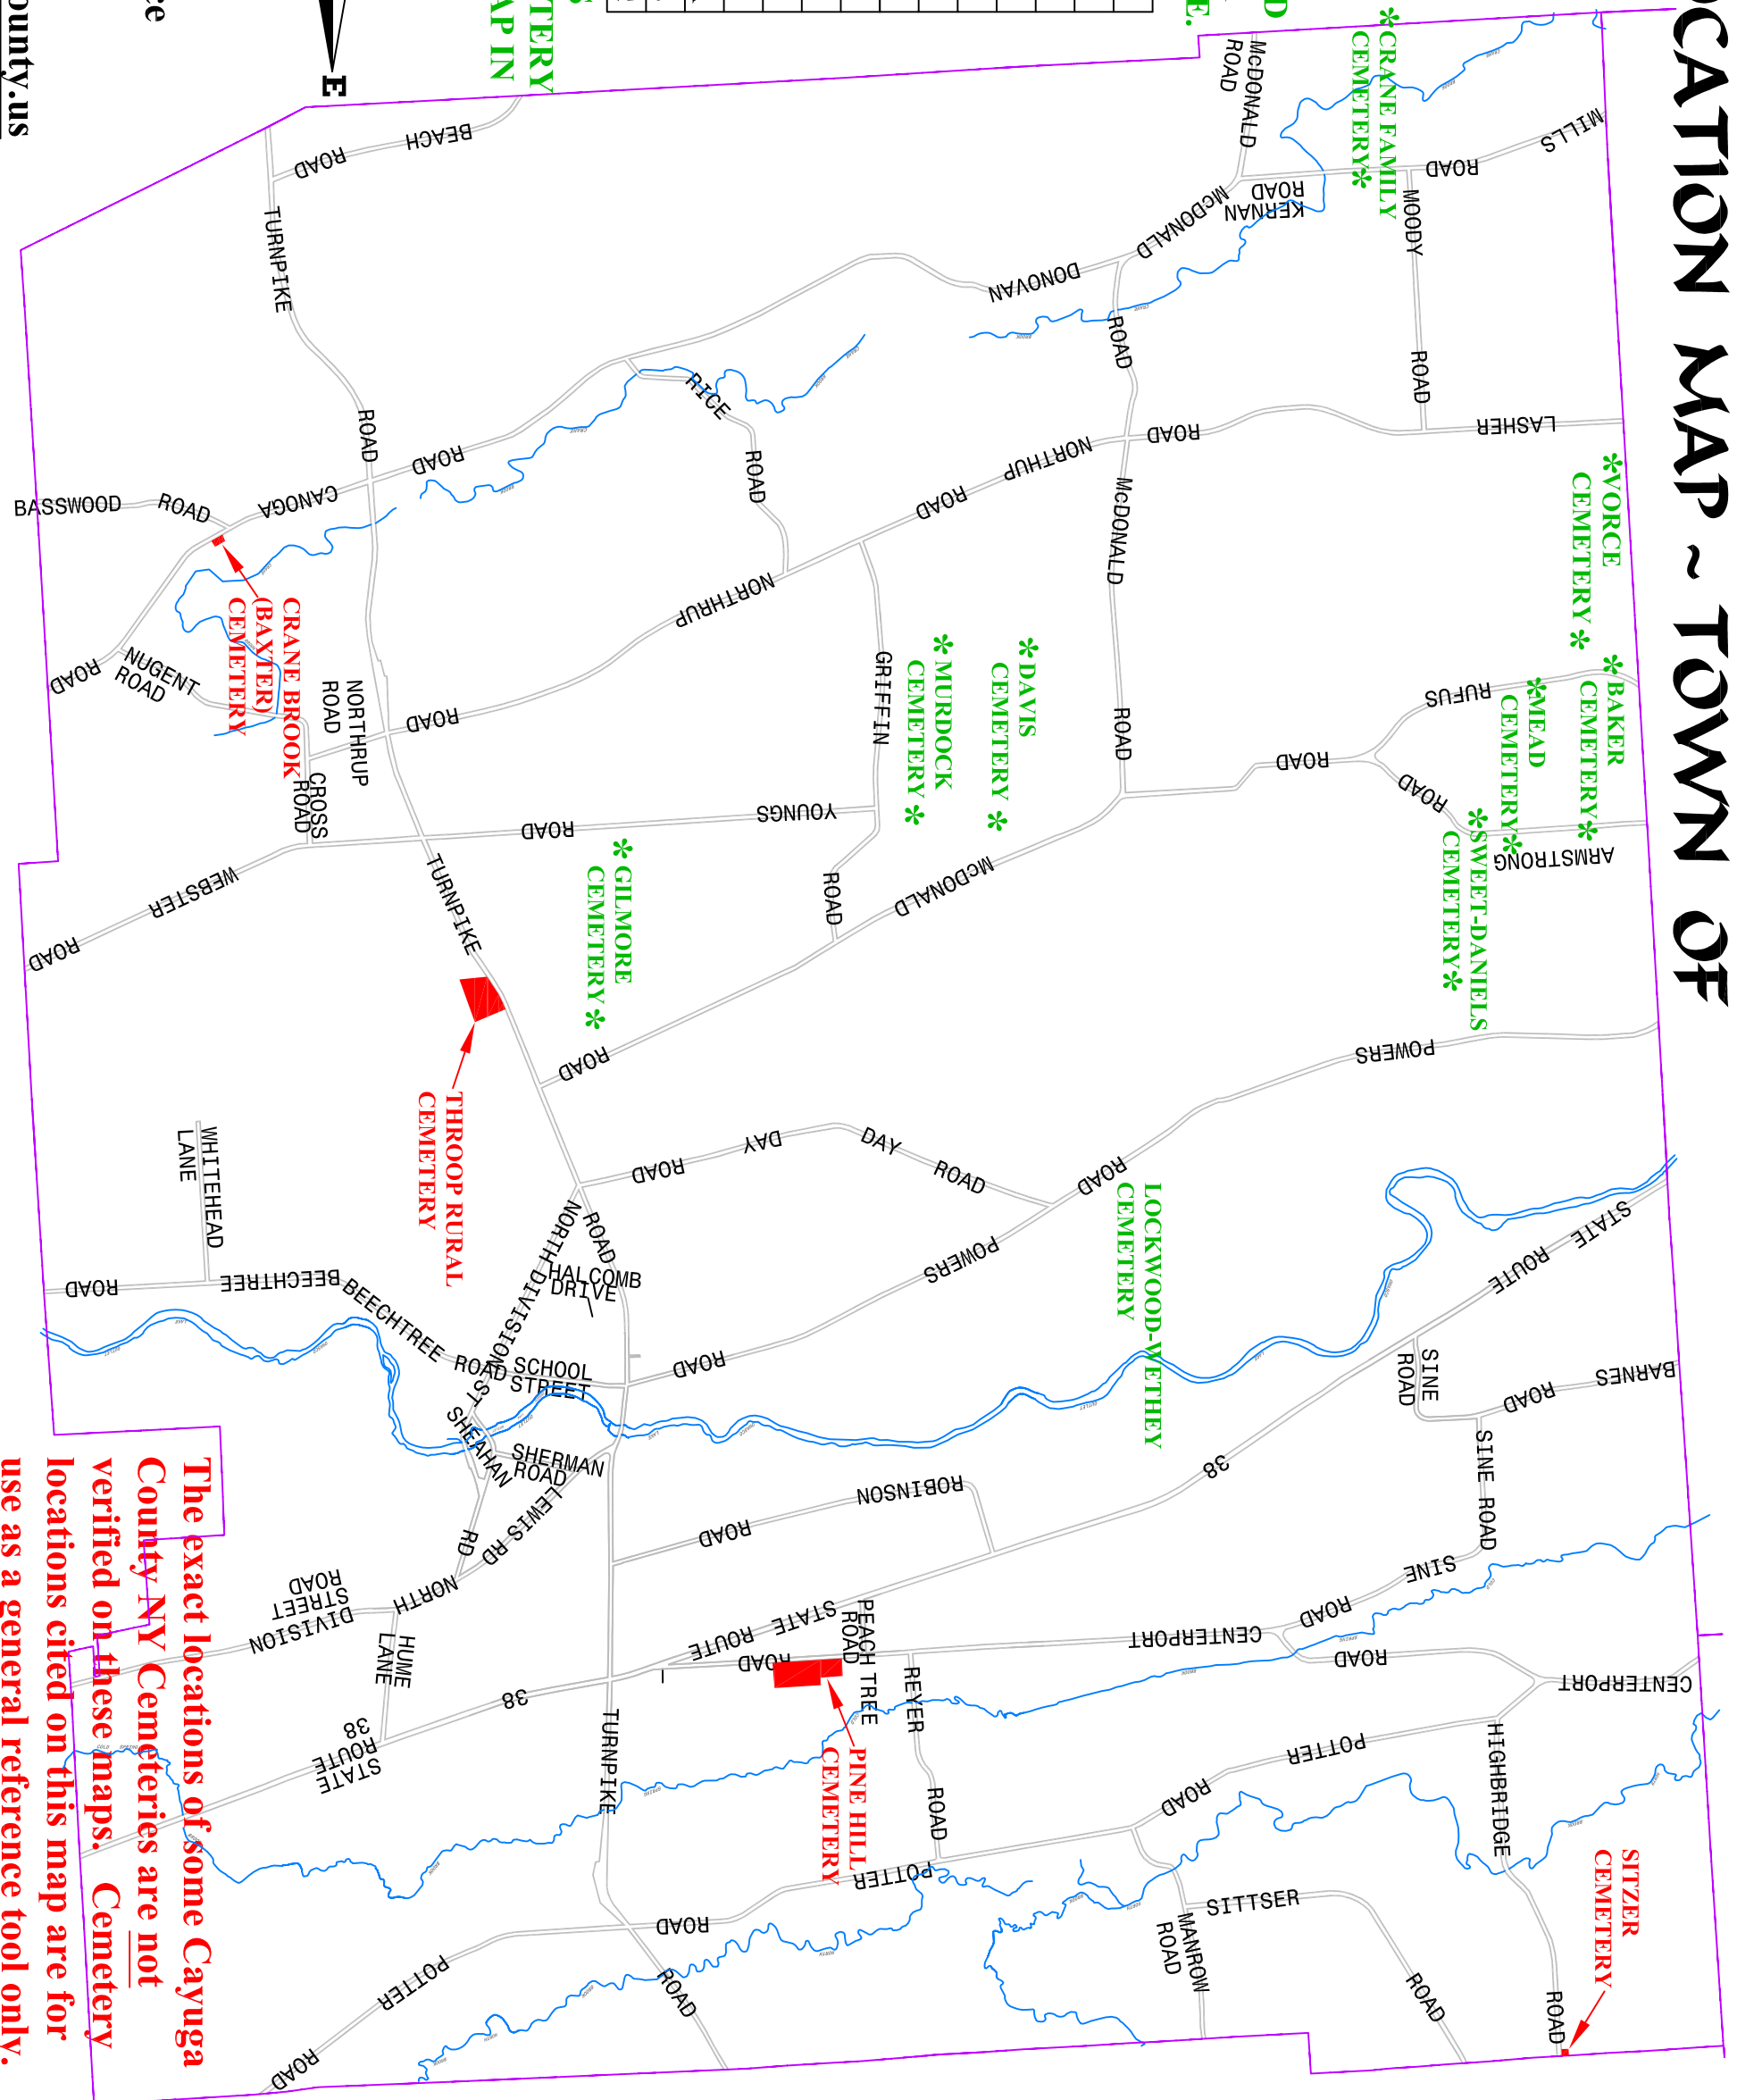

CEMETERY LOCATION MAP ~ TOWN OF THROOP NY

■ = CEMETERY PARCEL
VIA TAX RECORDS

* = EXACT CEMETERY LOCATION IS NOT SHOWN ON THIS MAP.

NOTE: SOME CEMETERIES ON THIS MAP ARE ONLY CITED BY THE CEMETERY NAME AND ARE LABELLED ON THE MAP IN THE GENERAL AREA WHERE THE CEMETERY MAY RESIDE.

CRANE BROOK CEMETERY	# 234
COMMUNITY OR SITZER CEMETERY	# 235
SWEET-DANIELLS CEMETERY	# 236
THROOPVILLE RURAL CEMETERY	# 237
PINE HILL CEMETERY	# 238
LOCKWOOD-WETHEY CEMETERY	# 239
MURDOCK FAMILY CEMETERY	# 240
DAVIS FAMILY CEMETERY	# 241
BAKER FAMILY CEMETERY	# 242
CRANE FAMILY CEMETERY	# 243
VORCE FAMILY CEMETERY	# 244
GILMORE FAMILY CEMETERY	# 244A
MEAD FAMILY CEMETERY	# 244B
CHRISTIAN FAMILY CEMETERY ?	# 244C

* NOTE: SOME CEMETERIES ON THIS MAP ARE ONLY CITED BY THE CEMETERY NAME AND ARE LABELLED ON THE MAP IN THE GENERAL AREA WHERE THEN CEMETERY MAY RESIDE.

Cayuga County NY Historian's Office
10 Court Street
Auburn, NY 13021
(315) 253-1300 Historian@cayugacounty.us

The exact locations of some Cayuga County NY Cemeteries are not verified on these maps. Cemetery locations cited on this map are for use as a general reference tool only.