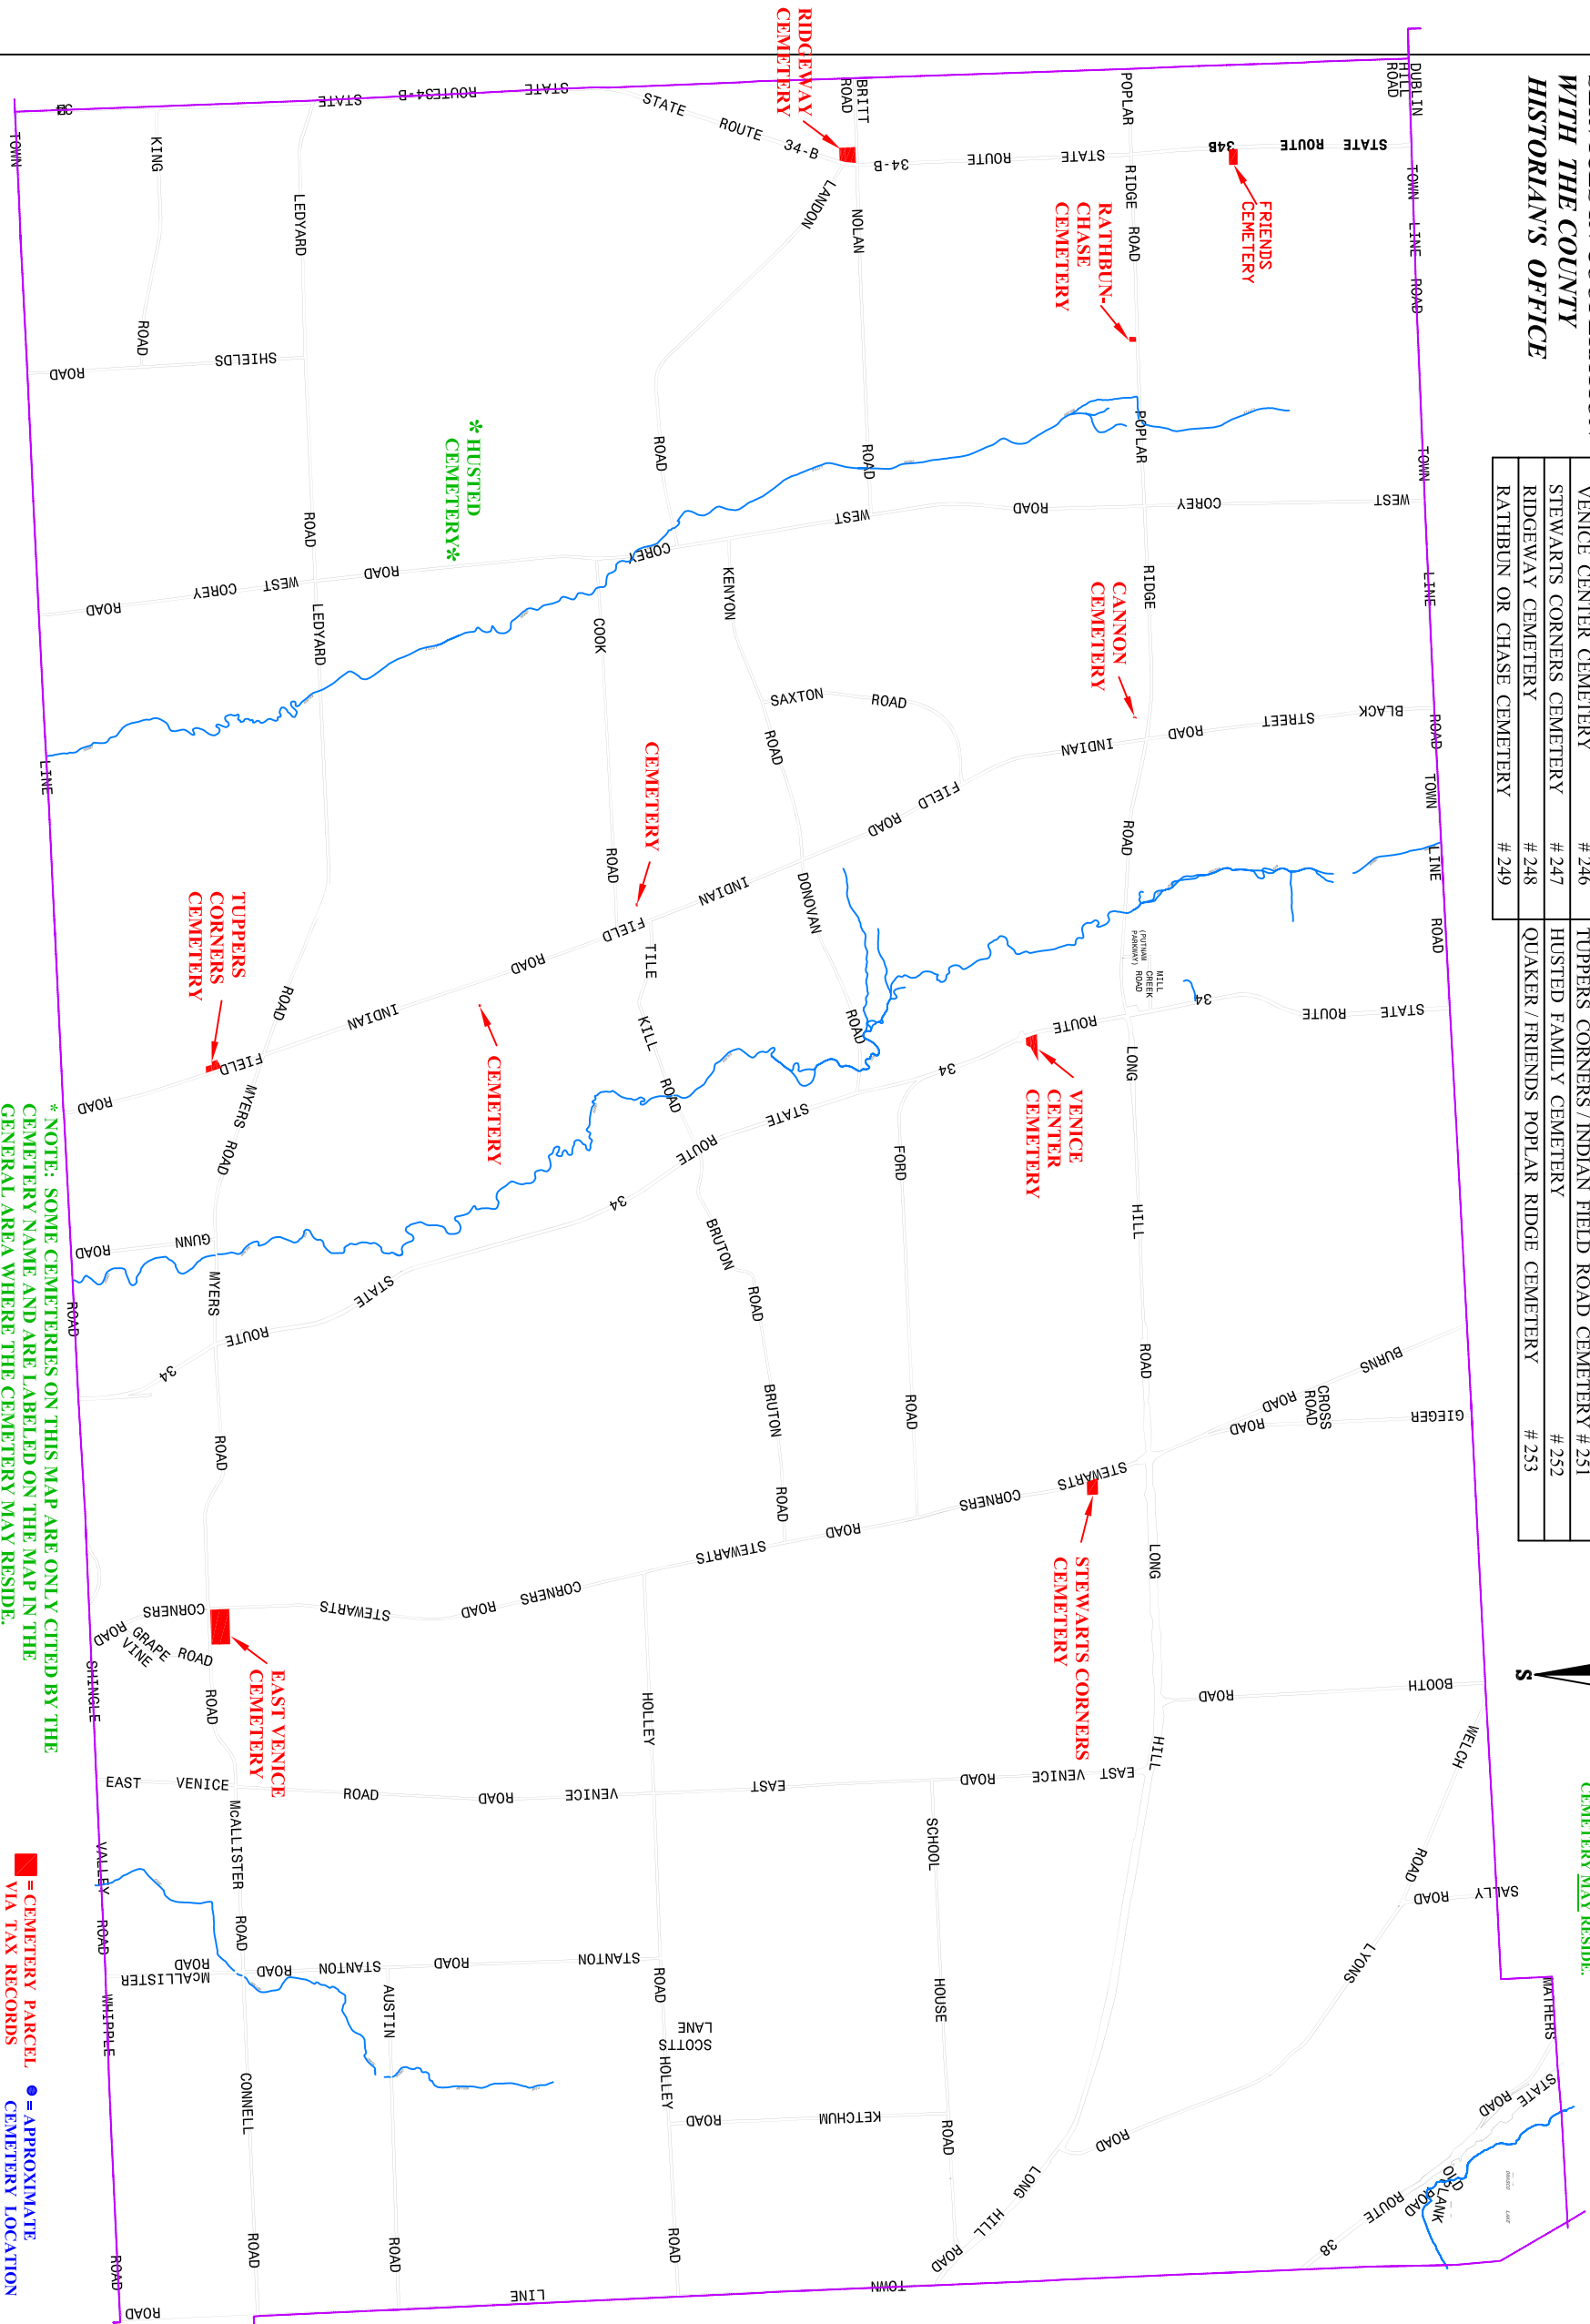

PREPARED BY:
 CAYUGA COUNTY NY
 OFFICE OF REAL PROPERTY
 SERVICES IN COOPERATION
 WITH THE COUNTY
 HISTORIAN'S OFFICE

CEMETERY LOCATIONS IN THE TOWN OF VENICE, NY

EAST VENICE CEMETERY	# 245	CANNON CEMETERY	# 250
VENICE CENTER CEMETERY	# 246	TUPPERS CORNERS / INDIAN FIELD ROAD CEMETERY # 251	# 251
STEWARTS CORNERS CEMETERY	# 247	HUSTED FAMILY CEMETERY	# 252
RIDGEWAY CEMETERY	# 248	QUAKER / FRIENDS POPLAR RIDGE CEMETERY	# 253
RATHBUN OR CHASE CEMETERY	# 249		

SCALE OF MILES
 0 1/4 1/2

* = EXACT CEMETERY LOCATION
 IS NOT SHOWN ON THIS MAP.
 NOTE: SOME CEMETERIES ON THIS
 MAP ARE ONLY CITED BY THE CEMETERY
 NAME AND ARE LABELED ON THE MAP IN
 THE GENERAL AREA WHERE THE
 CEMETERY MAY RESIDE.

* NOTE: SOME CEMETERIES ON THIS MAP ARE ONLY CITED BY THE
 CEMETERY NAME AND ARE LABELED ON THE MAP IN THE
 GENERAL AREA WHERE THE CEMETERY MAY RESIDE.

■ = CEMETERY PARCEL
 VIA TAX RECORDS

● = APPROXIMATE
 CEMETERY LOCATION